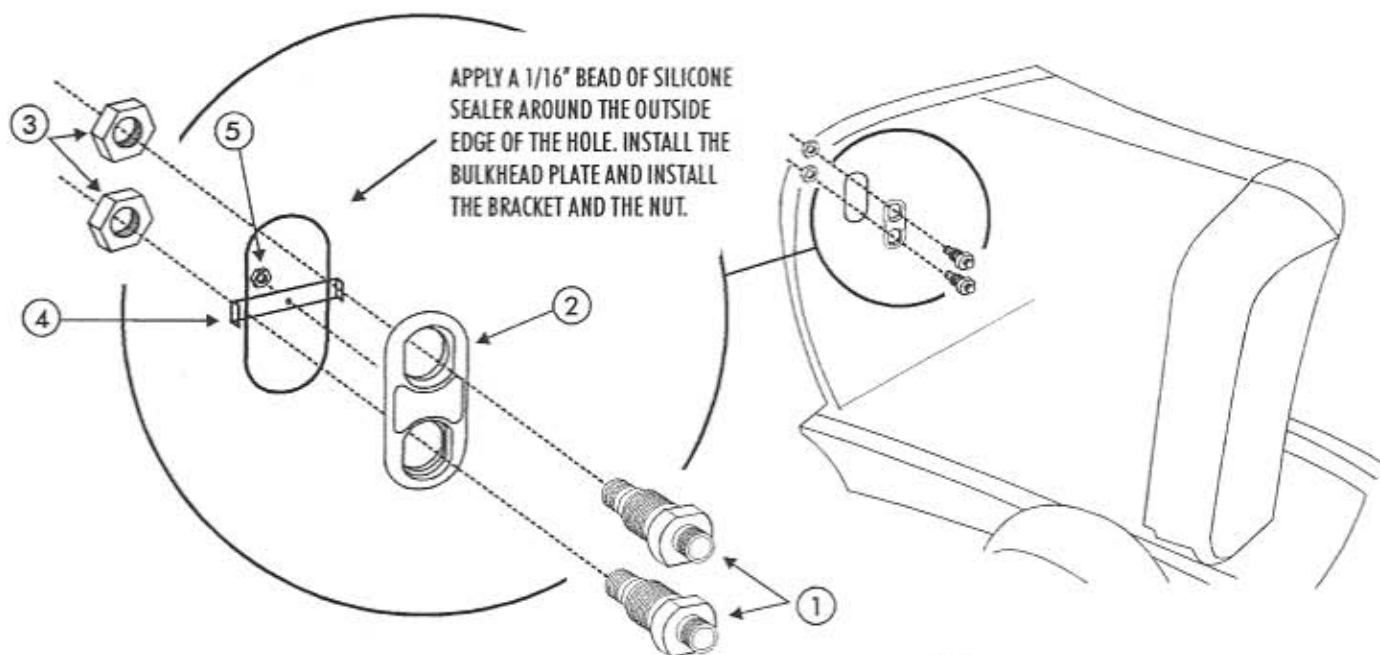

INSTALLATION INSTRUCTIONS FOR 34117-VUQ A/C - HEAT 2-WAY BULKHEAD

CUT THE TEMPLATE ON THE DOTTED LINES AND TAPE IN POSITION. TRACE AROUND THE TEMPLATE AND CUT OUT THE AREA.

DO NOT EXCEED THE DIMENSIONS GIVEN.

INSTALLATION INSTRUCTIONS FOR 34117-VUQ A/C & HEAT 2-WAY BULKHEAD

No	PART NUMBER	PART DESCRIPTION	QTY.
1.	35333-VUQ	#10 A/C BULKHEAD FITTING	2
2.	34012-VUQ	2-WAY CAST BULKHEAD-RAW	1
3.	35335-VUQ	#10 BULKHEAD FITTING NUT	2
4.	40133-VUB	2-WAY BULKHEAD RETAINING BRACKET	1
5.	18150-VUB	10-32 HEX MACHINE NUT	1