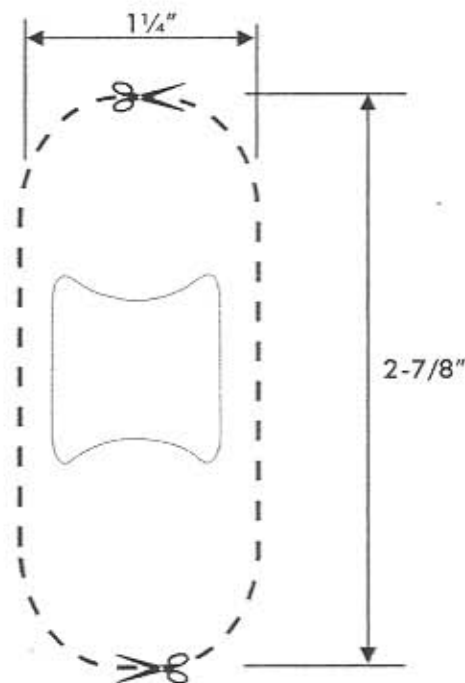

INSTALLATION INSTRUCTIONS FOR 34117-VUQ A/C - HEAT 2-WAY BULKHEAD

CUT THE TEMPLATE ON THE DOTTED LINES AND TAPE IN POSITION. TRACE AROUND THE TEMPLATE AND CUT OUT THE AREA.

DO NOT EXCEED THE DIMENSIONS GIVEN.

INSTALLATION INSTRUCTIONS FOR 34117-VUQ A/C & HEAT 2-WAY BULKHEAD

No	PART NUMBER	PART DESCRIPTION	QTY.
1.	35333-VUQ	#10 A/C BULKHEAD FITTING	2
2.	34012-VUQ	2-WAY CAST BULKHEAD-RAW	1
3.	35335-VUQ	#10 BULKHEAD FITTING NUT	2
4.	40133-VUB	2-WAY BULKHEAD RETAINING BRACKET	1
5.	18150-VUB	10-32 HEX MACHINE NUT	1