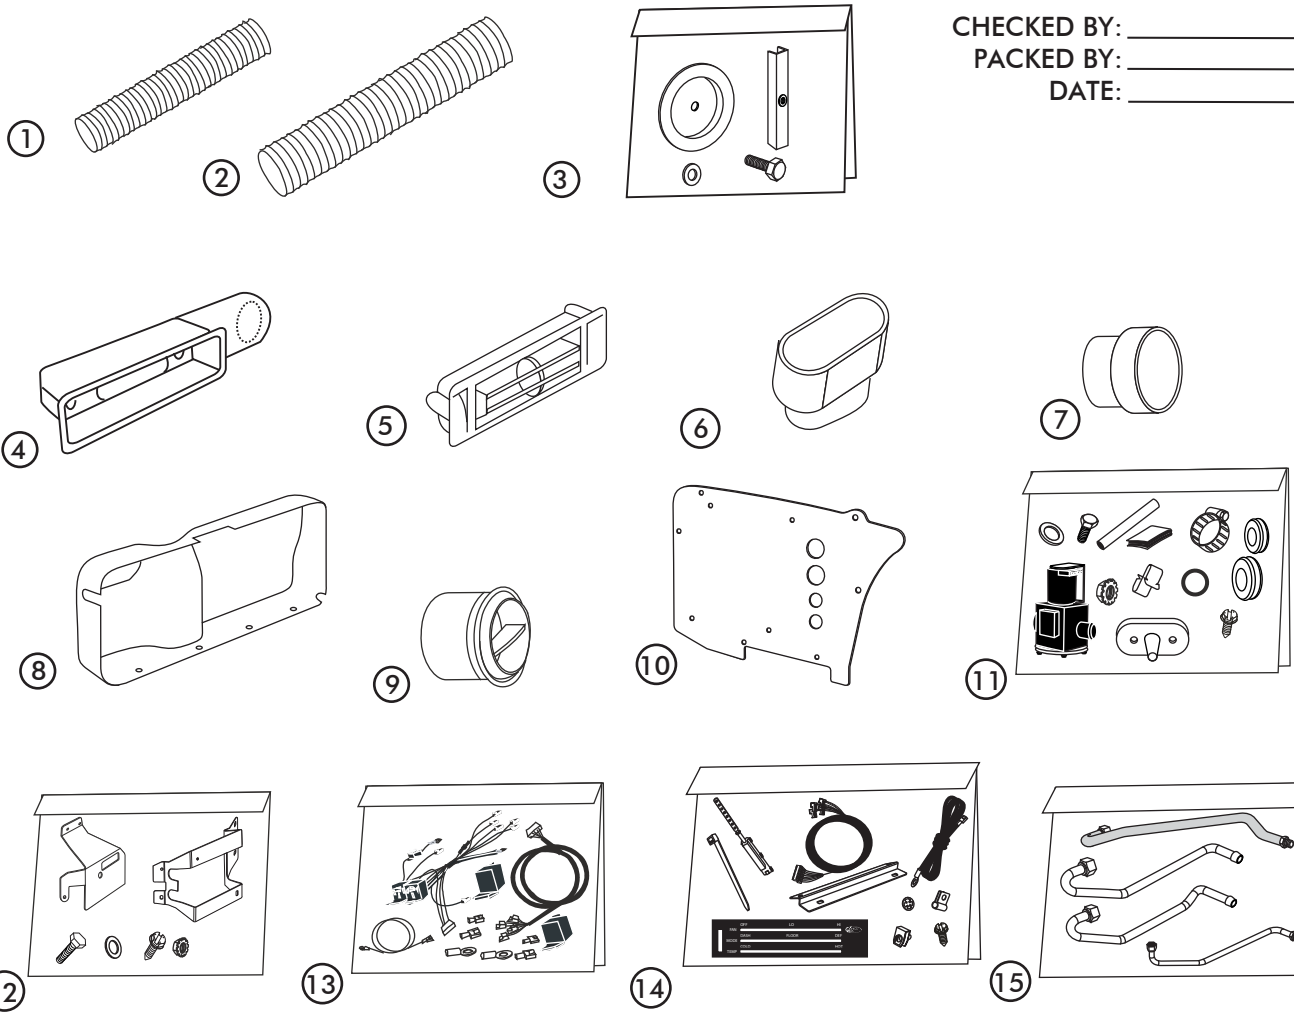

CHECKED BY: _____
PACKED BY: _____
DATE: _____