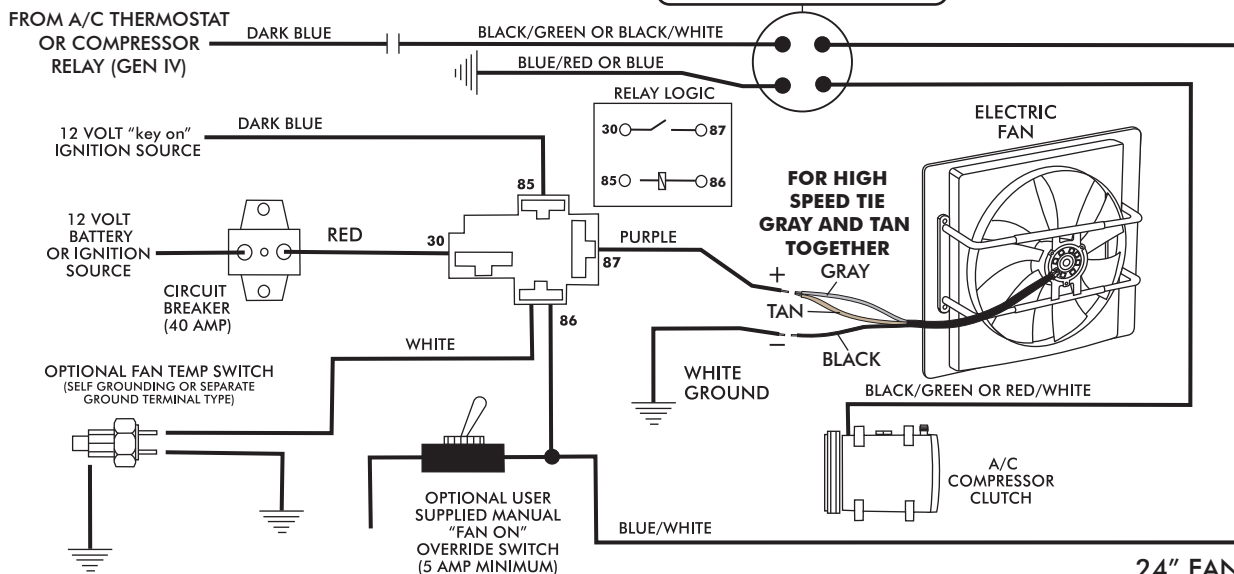

LO PRO FAN WIRING DIAGRAM

□ VINTAGE AIR RECOMMENDS HEAVY DUTY FAN WIRING KIT WITH 70 AMP RELAY. VINTAGE AIR PART # 23102-VUW

BASIC ELECTRIC FAN RELAY WIRING

TYPICAL ELECTRIC FAN RELAY WIRING w/ TRINARY SWITCH

NOTE: FOR A DETAILED TECH VIDEO OUTLINING THE TRINARY SWITCH INSTALLATION PROCESS, VISIT VINTAGE AIR'S YouTube CHANNEL AT www.youtube.com/user/va197653.

TRINARY SWITCH 24676-VUS
 HIGH PRESSURE COMPRESSOR CUTOFF
 LOW PRESSURE COMPRESSOR CUTOFF
 PRESET PRESSURE FOR FAN RELAY GROUND

24" FAN KIT
280473

NO.	QTY.	PART NUMBER	DESCRIPTION
1.	1	280470	24 x 2.625 x 18.5 FAN/ SHROUD ASM

CHECKED BY: _____
 PACKED BY: _____
 DATE: _____