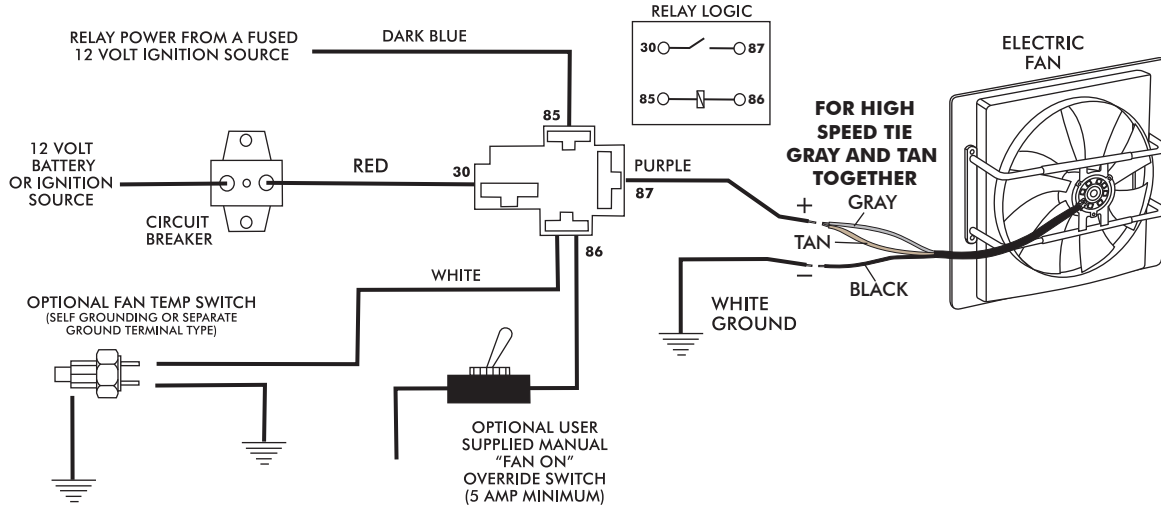

LO PRO FAN WIRING DIAGRAM

□ VINTAGE AIR RECOMMENDS HEAVY DUTY FAN WIRING KIT WITH 70 AMP RELAY. VINTAGE AIR PART # 23102-VUW

BASIC ELECTRIC FAN RELAY WIRING

TYPICAL ELECTRIC FAN RELAY WIRING w/ TRINARY SWITCH

NOTE: FOR A DETAILED TECH VIDEO OUTLINING THE TRINARY SWITCH INSTALLATION PROCESS, VISIT VINTAGE AIR'S YouTube CHANNEL AT www.youtube.com/user/va197653.

TRINARY SWITCH 24676-VUS
 HIGH PRESSURE COMPRESSOR CUTOFF
 LOW PRESSURE COMPRESSOR CUTOFF
 PRESET PRESSURE FOR FAN RELAY GROUND

24" FAN KIT
280473

NO.	QTY.	PART NUMBER	DESCRIPTION
1.	1	280470	24 x 2.625 x 18.5 FAN/ SHROUD ASM

CHECKED BY: _____
 PACKED BY: _____
 DATE: _____