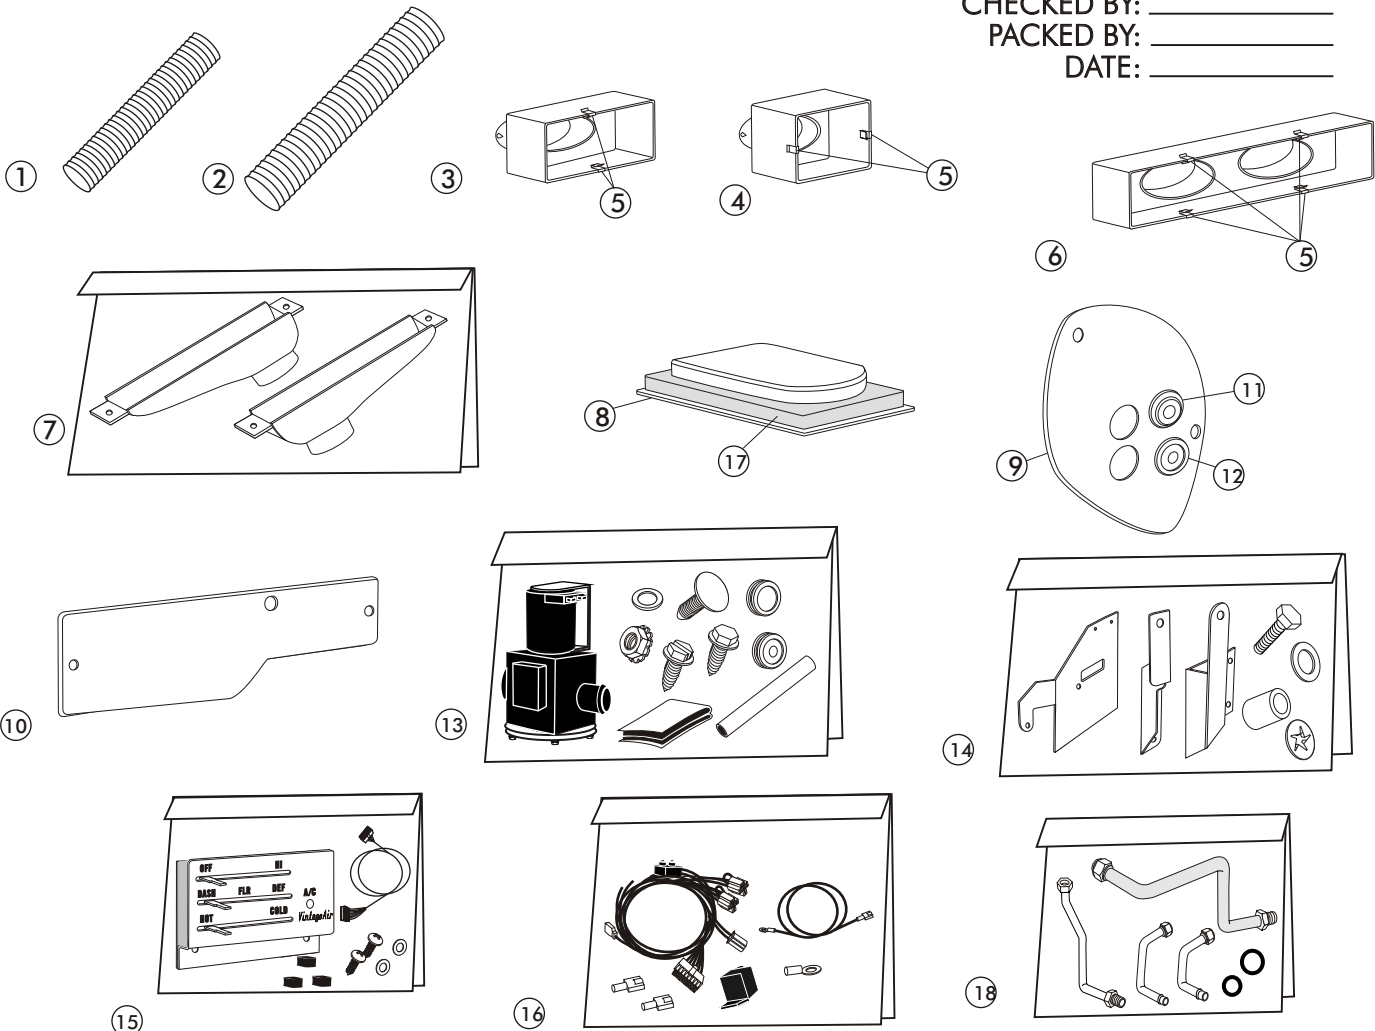

1970-74 CHALLENGER/CUDA w/ AC RALLEY DASH

ACCESSORY KIT 784073-PMF

ACCESSORY KIT PACKING LIST

No.	QTY.	PART No.	DESCRIPTION
1.	3	06200-VUE	2" DUCT HOSE
2.	11	06250-VUE	2 1/2" DUCT HOSE
3.	1	492077-PME	1970-74 CHALNGR/CUDA PS LOUVER HOSE ADAPTER
4.	1	492078-PME	1970-74 CHALNGR/CUDA DS LOUVER HOSE ADAPTER
5.	8	65980-VUE	"S" CLIP
6.	1	492074-PME	1970-74 CHALNGR/CUDA CENTER LOUVER HOSE ADAPTER
7.	1	634074-PMA	1970-74 CHALNGR/CUDA DEF KIT
8.	1	620073-PME	1970-74 CHALNGR/CUDA FRESH AIR CAP
9.	1	627073-PME	1970-74 CHALNGR/CUDA FIREWALL COVER
10.	1	620074-PME	1970-74 CHALNGR/CUDA w/ AC AC BLOCK OFF PLATE
11.	1	33137-VUI	LARGE GROMMET
12.	1	33135-VUI	1 1/4" x 1" w/ 3/8" HOLE GROMMET
13.	1	634174-PMA	1970-74 CHALNGR/CUDA w/ AC IK KIT
14.	1	645072-PDA	1970-74 CHALNGR/CUDA EVAP BRKT KIT
15.	1	471076-EDA	1970-74 CHALNGR/CUDA RALLEY DASH CNTRL PNL KIT
16.	1	232600-VUA	GEN IV UNIVERSAL WIRING KIT
17.	26	21402-VUP	3/8 x 1" FOAM STRIP
18.	1	09155-PCA	GEN IV HARDLINE KIT

CHECKED BY: _____
PACKED BY: _____
DATE: _____