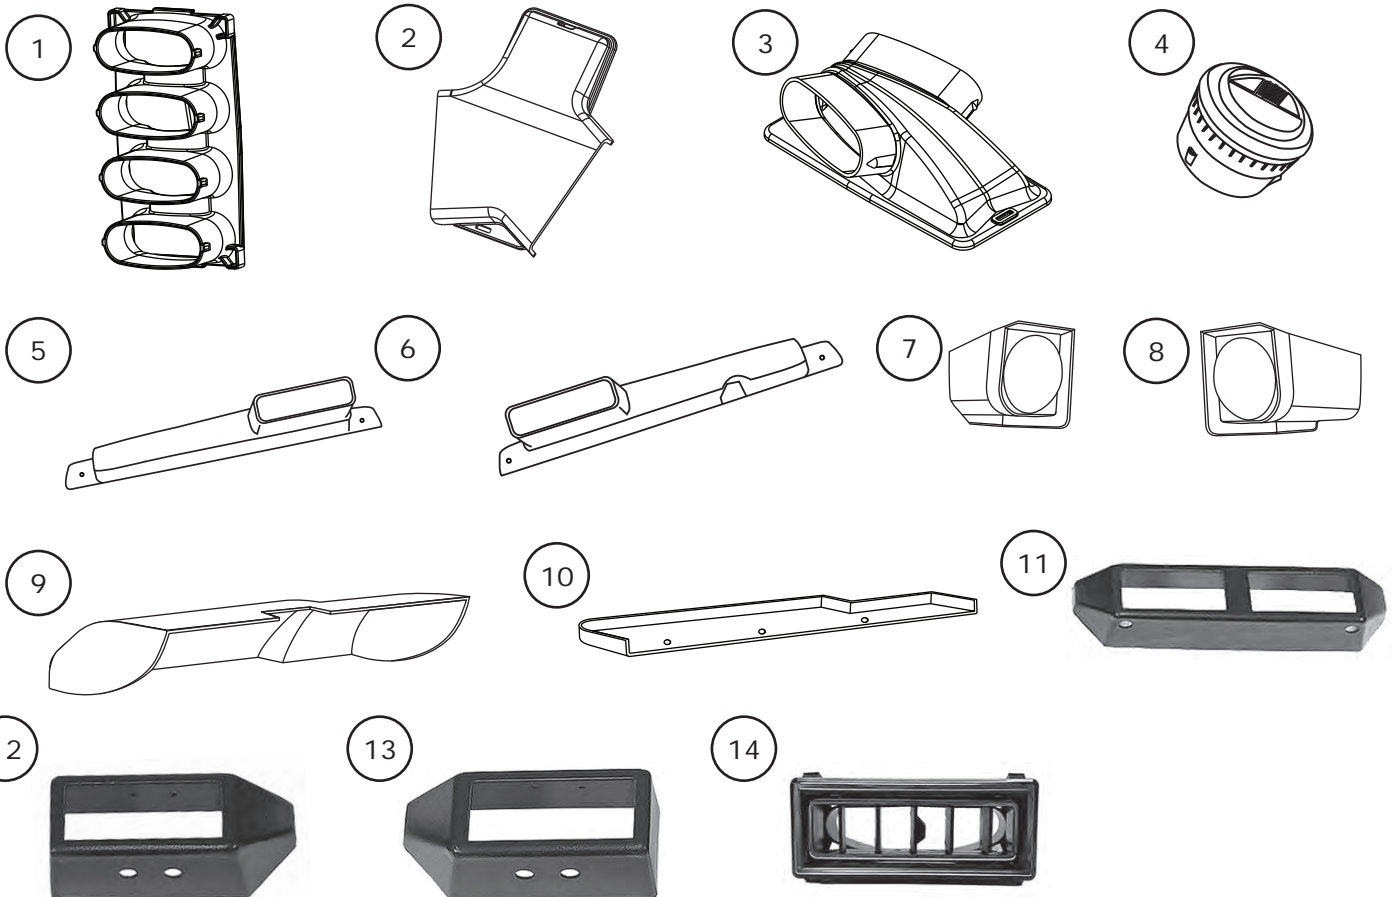

www.vintageair.com

Packing List: 1955-56 Chevrolet Full-Size without A/C with 4-Vent Gen 5 Plastics Kit (593040)

No.	Qty.	Part No.	Description
1.	1	625330	Plenum, Dash
2.	1	625338	Plenum, Floor
3.	1	625321	Plenum, Defrost
4.	2	490531	Louver, 2.875" x 2.5", Chrome
5.	1	490656	Defrost Duct, Driver-Side
6.	1	490657	Defrost Duct, Passenger-Side
7.	1	49063-VCL	Louver Housing, Passenger-Side
8.	1	49064-VCL	Louver Housing, Driver-Side
9.	1	62956-PCE	Glove Box, Top
10.	1	62955-PCE	Glove Box, Bottom
11.	1	62347-VFE	Louver Bezel, Double Center
12.	1	62360-VFE	Louver Bezel, Passenger-Side Center
13.	1	62361-VFE	Louver Bezel, Driver-Side Center
14.	2	49056-VUL	Louver, 3.875" x 1.562"

Checked By: _____
Packed By: _____
Date: _____

**NOTE: Images may not depict actual parts and quantities.
Refer to packing list for actual parts and quantities.**