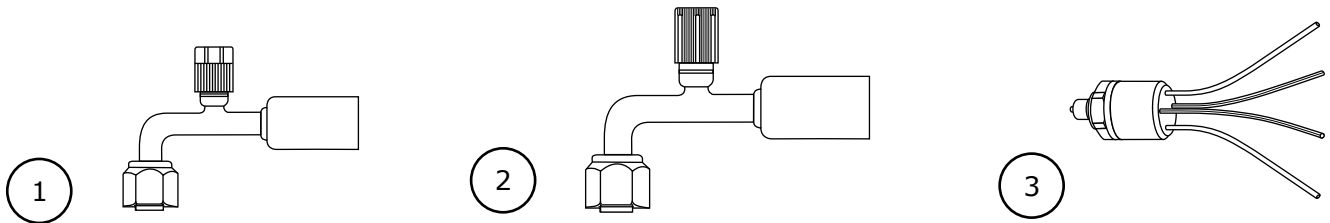

www.vintageair.com

Trinary Switch Kit (110061) Male with Front Drive Fittings Packing List:

No.	Qty.	Part No.	Description
1.	1	35532-VUG	Fitting, #8, 90° with Service Port
2.	1	35533-VUG	Fitting, #10, 90° with Service Port
3.	1	110109	Trinary Switch, Male

Checked By: _____
Packed By: _____
Date: _____

**NOTE: Images may not depict actual parts and quantities.
Refer to packing list for actual parts and quantities.**

Wiring Diagram