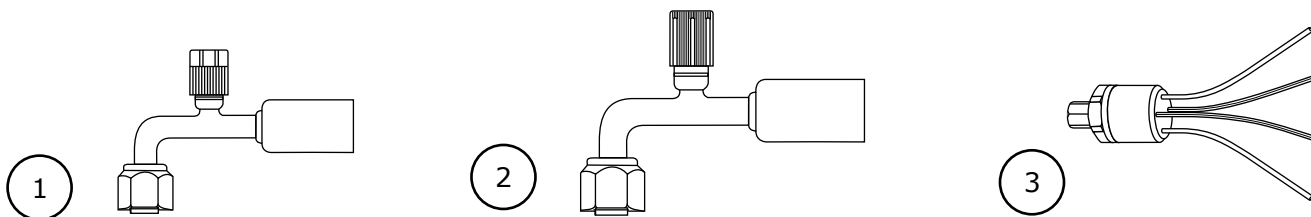

www.vintageair.com

Trinary Switch Kit (110062) Female with Front Drive Fittings Packing List:

No.	Qty.	Part No.	Description
1.	1	35532-VUG	Fitting, #8, 90° with Service Port
2.	1	35533-VUG	Fitting, #10, 90° with Service Port
3.	1	110110	Trinary Switch, Female

Checked By: _____
Packed By: _____
Date: _____

**NOTE: Images may not depict actual parts and quantities.
Refer to packing list for actual parts and quantities.**

Wiring Diagram