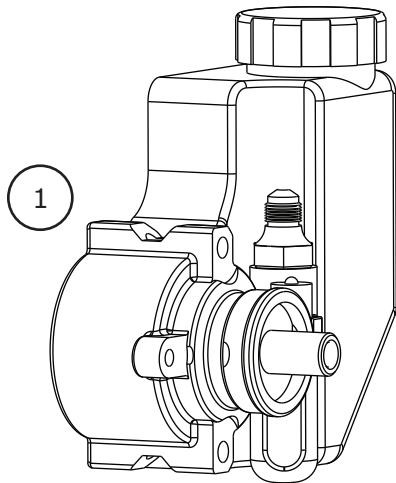

**NOTE: Images may not depict actual parts and quantities.
Refer to packing list for actual parts and quantities.**