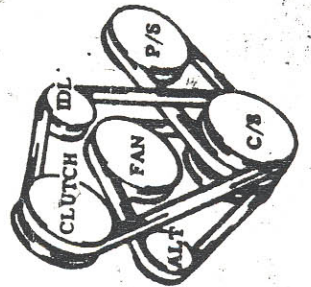

CPI 817-834-4771

15121-VMB

DODGE PICK-UP CHRYSLER, PLYMOUTH & DODGE CARS

- 318, 340, 360 CUBIC INCH
- WITHOUT AIR PUMP
- WITH OR WITHOUT
- POWER STEERING

FAN SPACER - NOTE: If car is equipped with 1 1/16" O. E. M. fan spacer, use the 5/8" fan spacer and (4) 5/16 NC x 2 bolts with lock washers furnished in the kit.