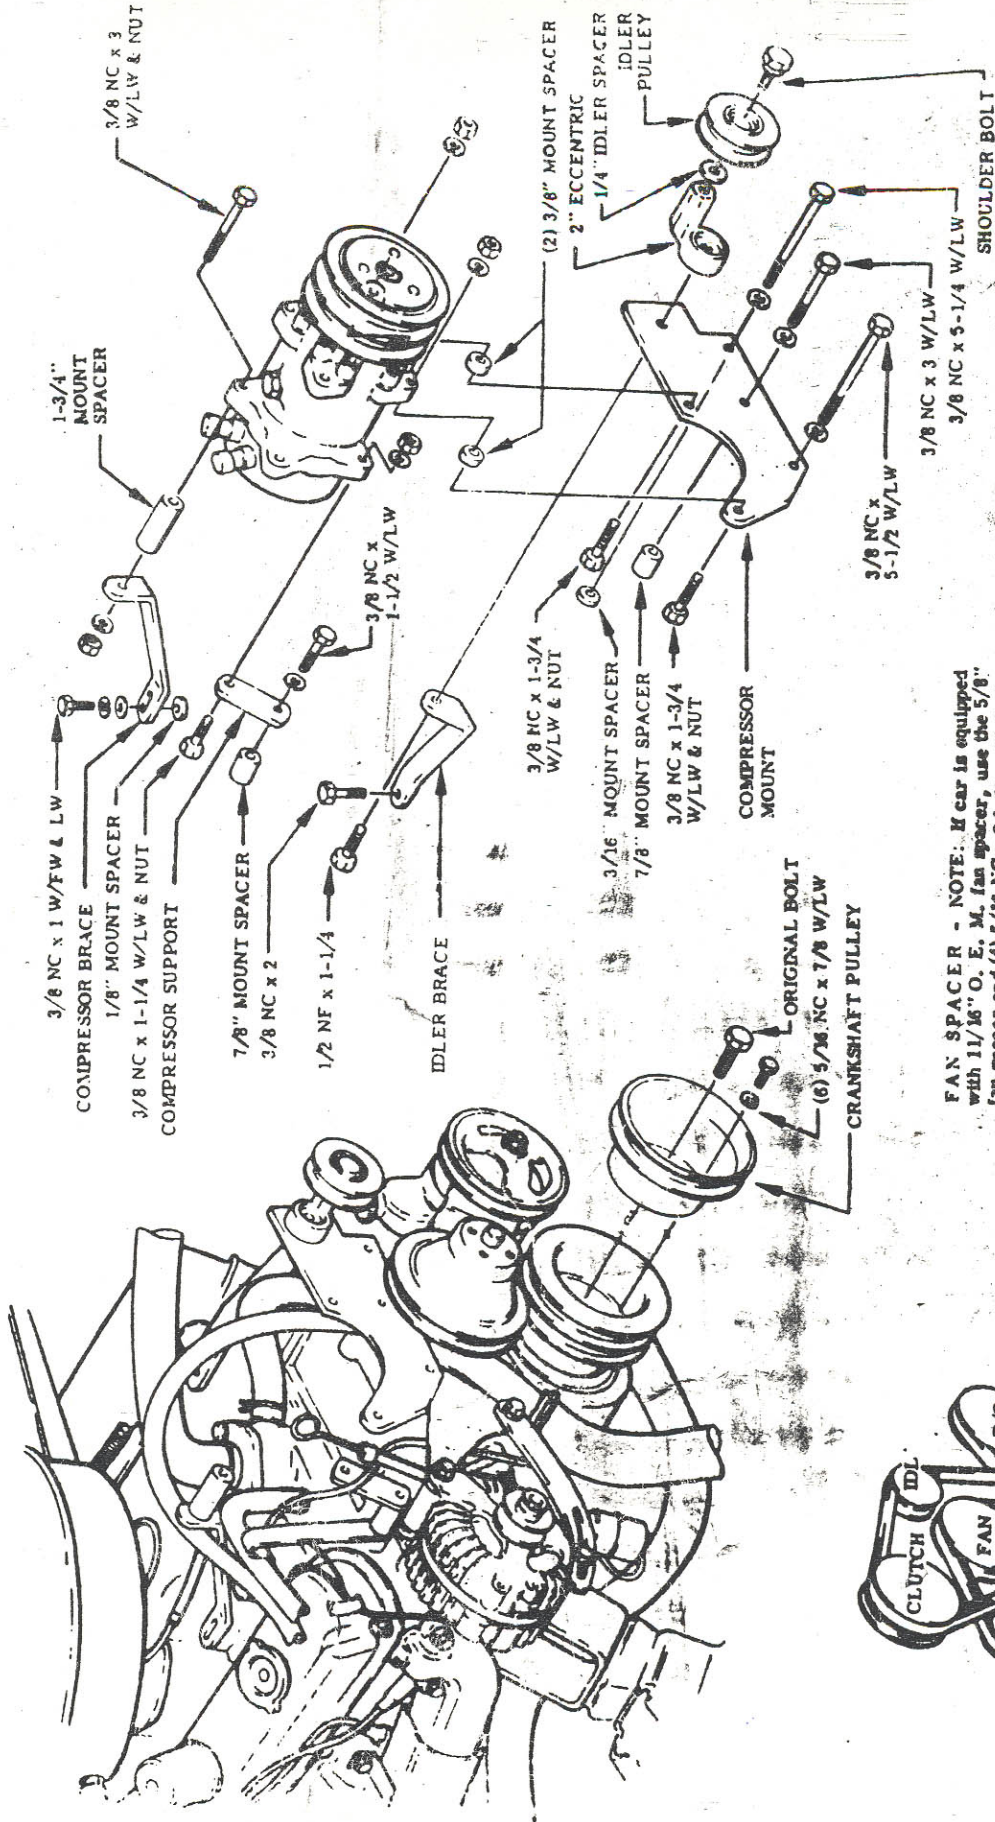

CPI 817-834-4771

15121-VMB

DODGE PICK-UP CHRYSLER, PLYMOUTH & DODGE CARS

- 318, 340, 360 CUBIC INCH
- WITHOUT AIR PUMP
- WITH OR WITHOUT
- POWER STEERING

FAN SPACER - NOTE: If car is equipped with 1 1/16" O. E. M. fan spacer, use the 5/8" fan spacer and (4) 5/16 NC x 2 bolts with lock washers furnished in the kit.

3009

15121-VMB