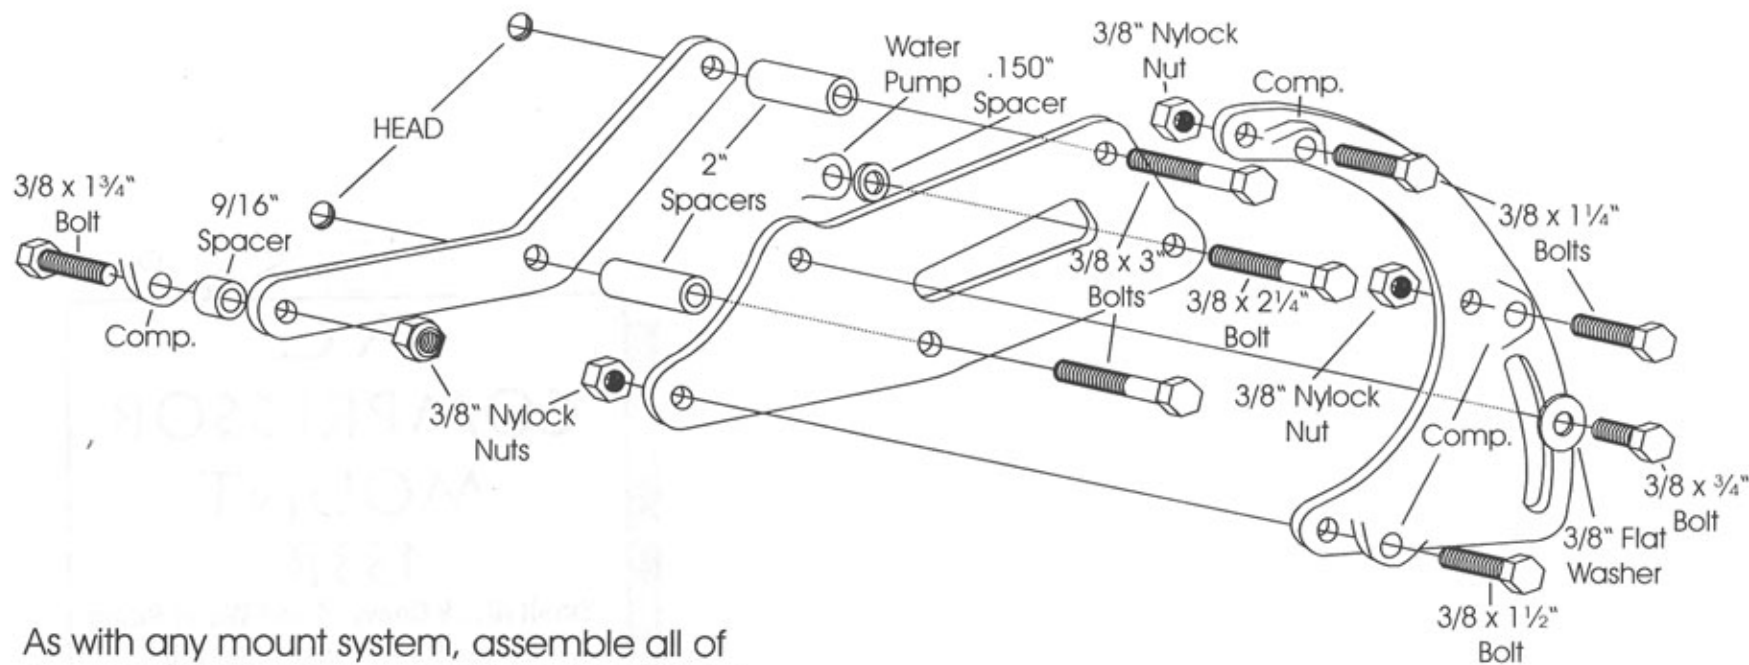

Vintage Air Part # 15145-VCB

A.C. COMPRESSOR MOUNT 133R

Small Block Chevy - Short Water Pump
Vortec Head - Passenger Side

We use a belt length of 58½ - 59½" with this mount on installations in our shop. However; this can vary with the diameter of your pulleys.

As with any mount system, assemble all of the brackets to engine BEFORE TIGHTENING THE BOLTS.

As with any part of this nature, make sure it fits your application before painting or plating. Parts that have been painted, plated, or modified may not be returned.