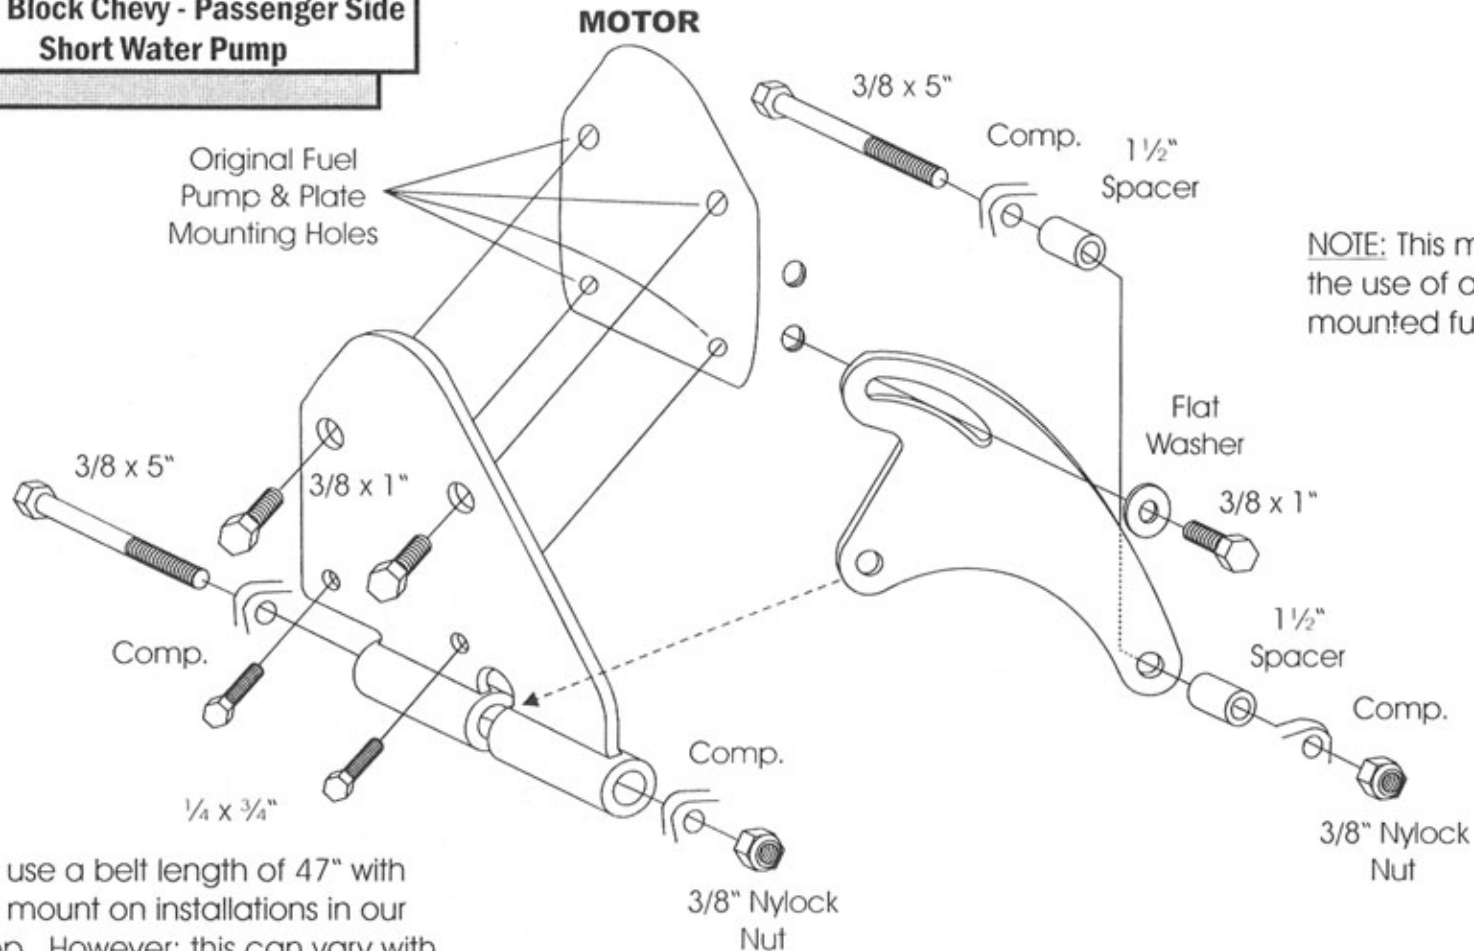

Vintage Air Part # 15540-VCB

LOWER A.C. COMPRESSOR MOUNT 106R

Small Block Chevy - Passenger Side
Short Water Pump

NOTE: Remove FUEL
PUMP and PLATE!

**ALAN
GROVE**
COMPONENTS, INC.

NOTE: This mount requires the use of a remote mounted fuel pump.

We use a belt length of 47" with this mount on installations in our shop. However; this can vary with the diameter of your pulleys.

As with any part of this nature, make sure it fits your application before painting or plating. Parts that have been painted, plated or modified may not be returned.