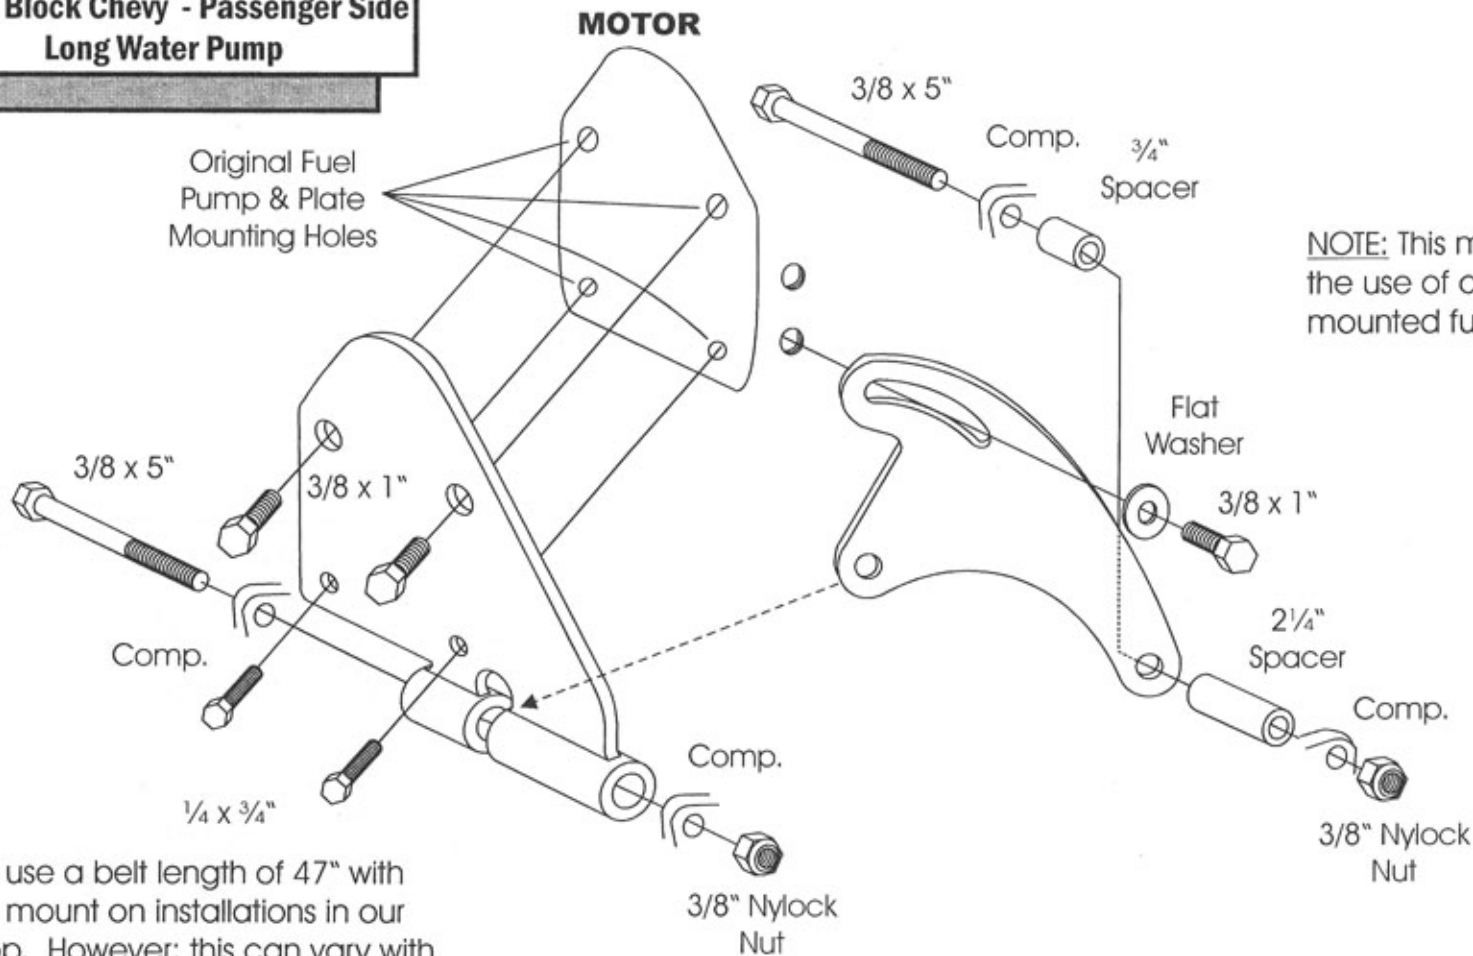

Vintage Air Part # 15541-VCB

LOWER A.C. COMPRESSOR MOUNT 107R

Small Block Chevy - Passenger Side
Long Water Pump

NOTE: Remove FUEL
PUMP and PLATE!

**ALAN
GROVE**
COMPONENTS, INC.

NOTE: This mount requires
the use of a remote
mounted fuel pump.

We use a belt length of 47" with
this mount on installations in our
shop. However; this can vary with
the diameter of your pulleys.

As with any part of this nature, make sure it fits your application before painting or plating. Parts that have been painted, plated or modified may not be returned.