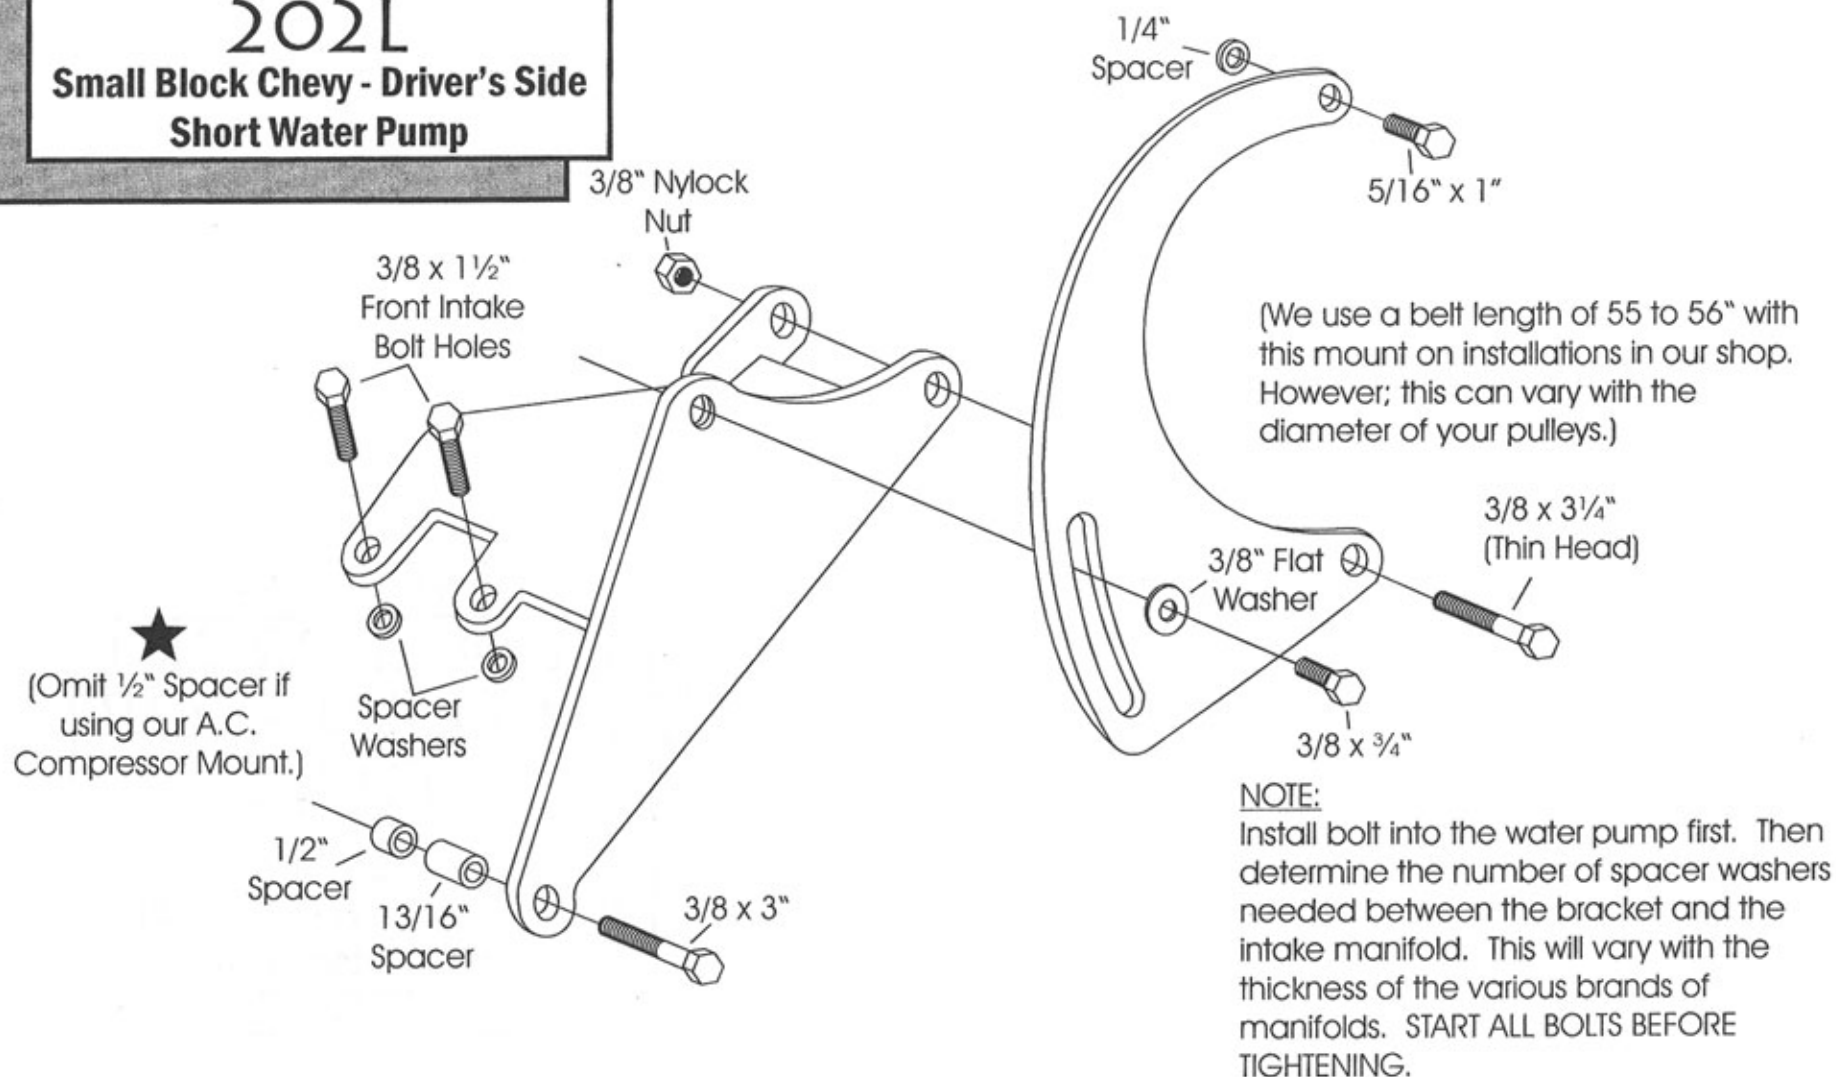

Vintage Air Part # 15800-VCB

EXTRA CLEARANCE ALTERNATOR MOUNT 202L

Small Block Chevy - Driver's Side
Short Water Pump

As with any part of this nature, make sure it fits your application before painting or plating. Parts that have been painted, plated, or modified may not be returned.