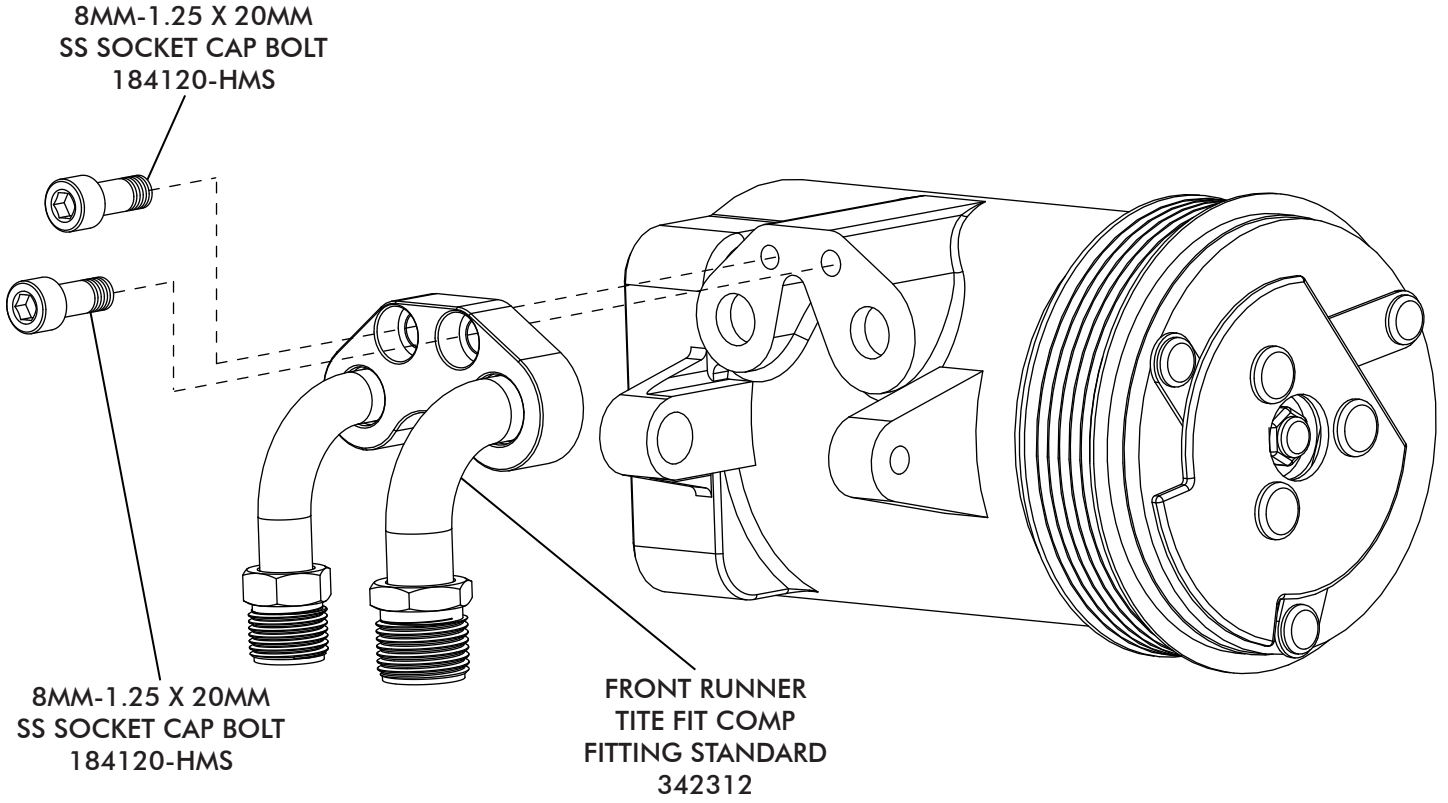

FRONT RUNNER TITE FIT LINE KIT STANDARD

□ INSTALL COMPRESSOR FITTING USING (2) 8MM-1.25 X 20MM SS SOCKET CAP BOLTS, AS SHOWN.

TITE FIT LINE KIT 342310

No.	QTY.	PART No.	DESCRIPTION
1.	1	342312	FRONT RUNNER TITE FIT COMP FITTING STANDARD
2.	2	184120-HMS	8MM-1.25 X 20MM SS SOCKET CAP BOLT