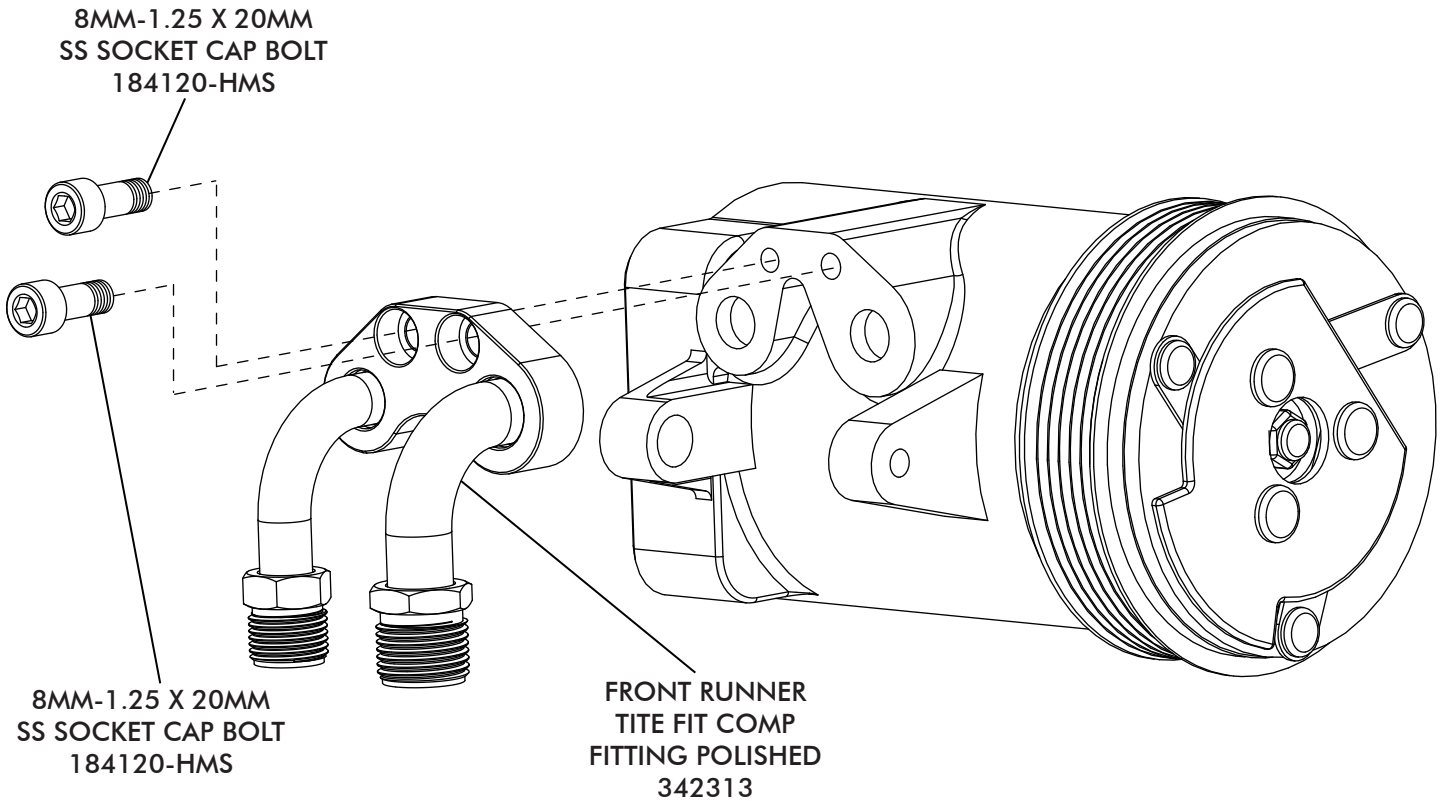

FRONT RUNNER TITE FIT LINE KIT POLISHED

□ INSTALL COMPRESSOR FITTING USING (2) 8MM-1.25 X 20MM SS SOCKET CAP BOLTS, AS SHOWN.

TITE FIT LINE KIT 342311

| No. | QTY. | PART No. | DESCRIPTION |
|-----|------|------------|---|
| 1. | 1 | 342313 | FRONT RUNNER TITE FIT COMP FITTING POLISHED |
| 2. | 2 | 184120-HMS | 8MM-1.25 X 20MM SS SOCKET CAP BOLT |