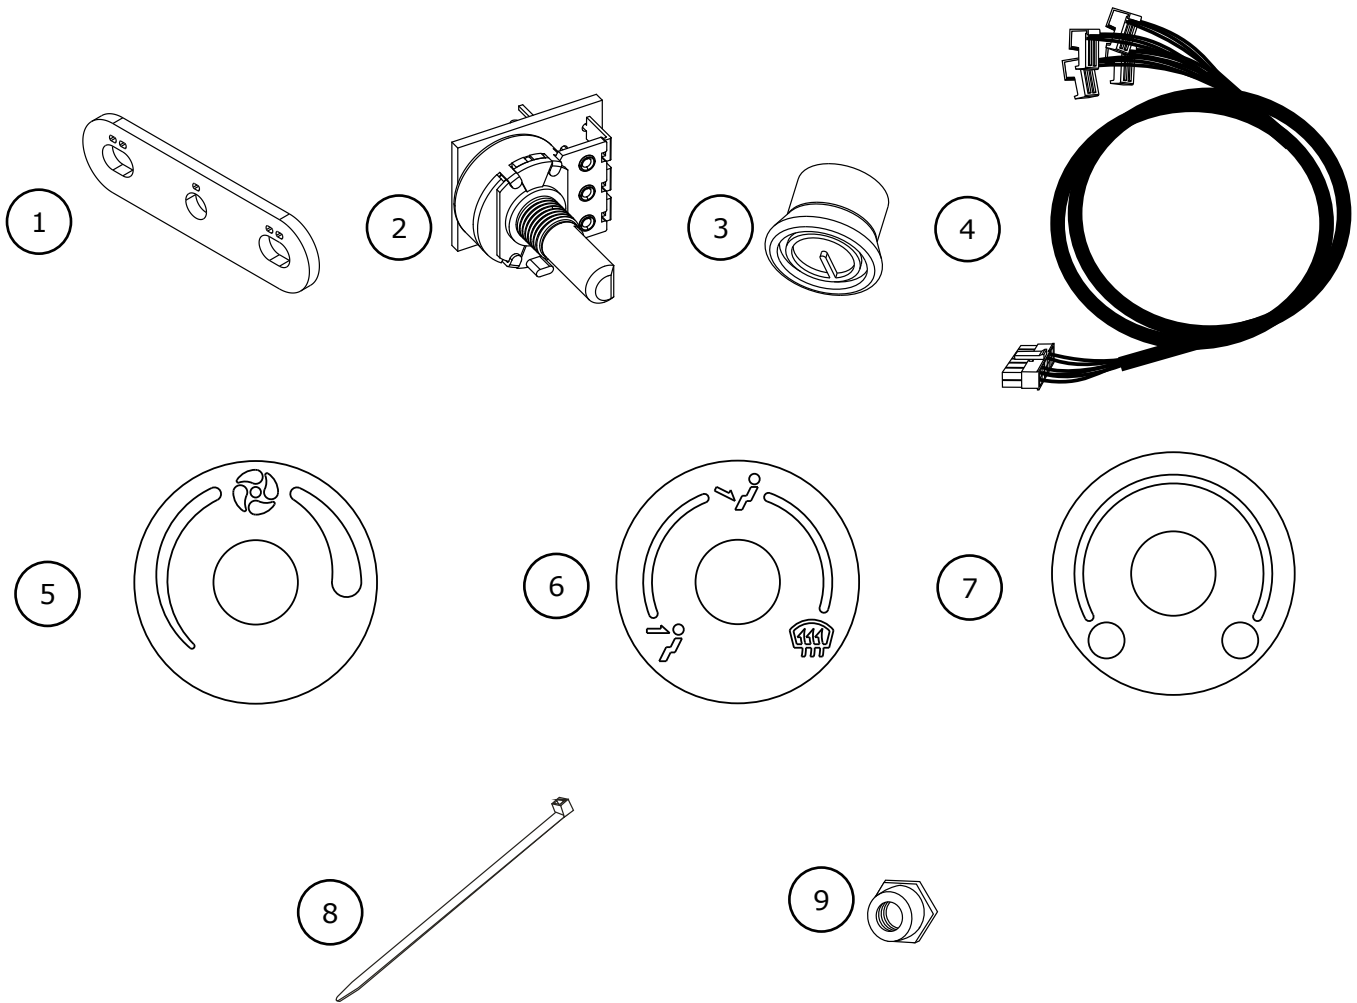

**NOTE: Images may not depict actual parts and quantities.
Refer to packing list for actual parts and quantities.**