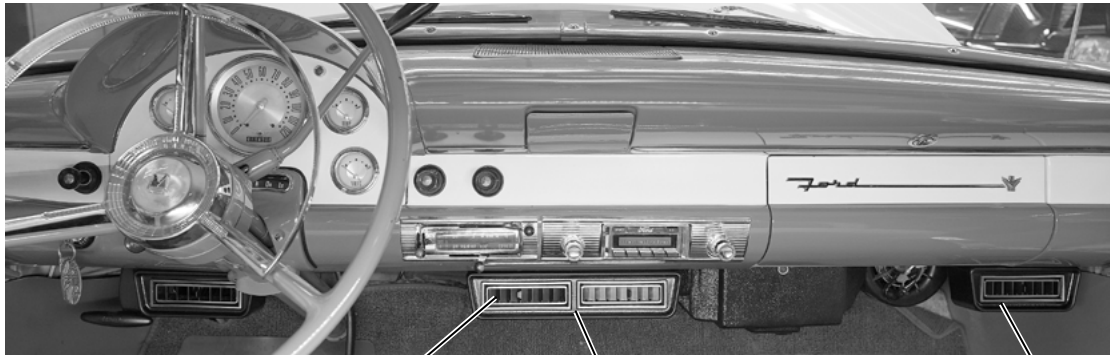

www.vintageair.com

Slimline Under Dash Dual Louver Kit (492091)

NOTE: The slimline dual louver bezel does not include mounting holes. Holes will need to be drilled based on the application. Hardware is included to install the louver bezel under the dash using OEM or new holes.

Louver with
Hose Adapter
49057-VUL

Dual Center Louver
621045

Sold Separately
Under Dash Single Louver Kit
492092

Packing List:

No.	Qty.	Part No.	Description
1.	1	621045	Louver, Dual Center
2.	2	49057-VUL	Louver, with 2 1/2" Hose Adapter, 4.75" x 1.562"
3.	2	18235-VUB	Screw, #8 x 1/2"
4.	2	182479	Screw, 10-24 x 1/2", Pan Head
5.	2	18260-VUB	Nut with Star Washer, #10-24, Hex