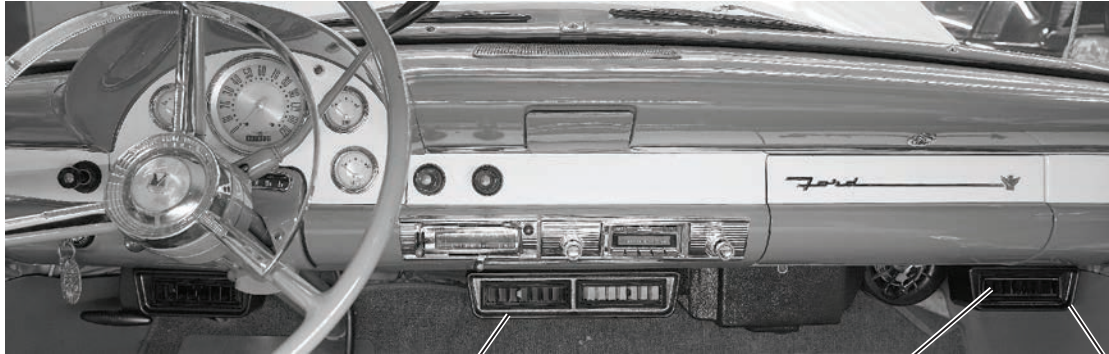

## Slimline Under Dash Single Black Louver Kit (492098)

**NOTE:** The slimline single louver bezel does not include mounting holes. Holes will need to be drilled based on the application. Hardware is included to install the louver bezel under the dash using OEM or new holes.