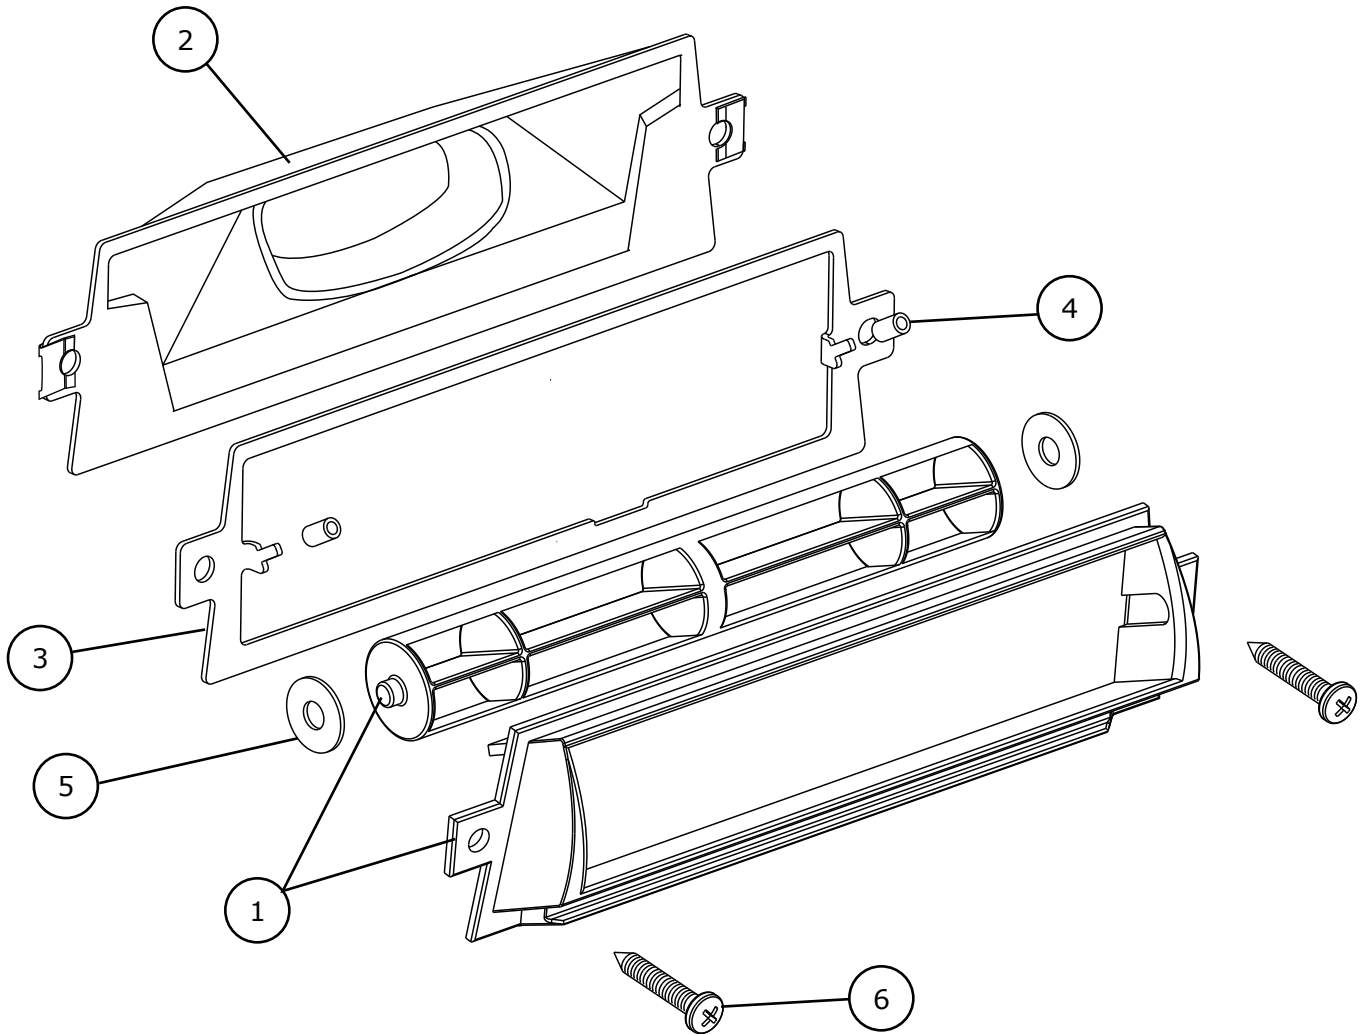

**NOTE: Images may not depict actual parts and quantities.
Refer to packing list for actual parts and quantities.**