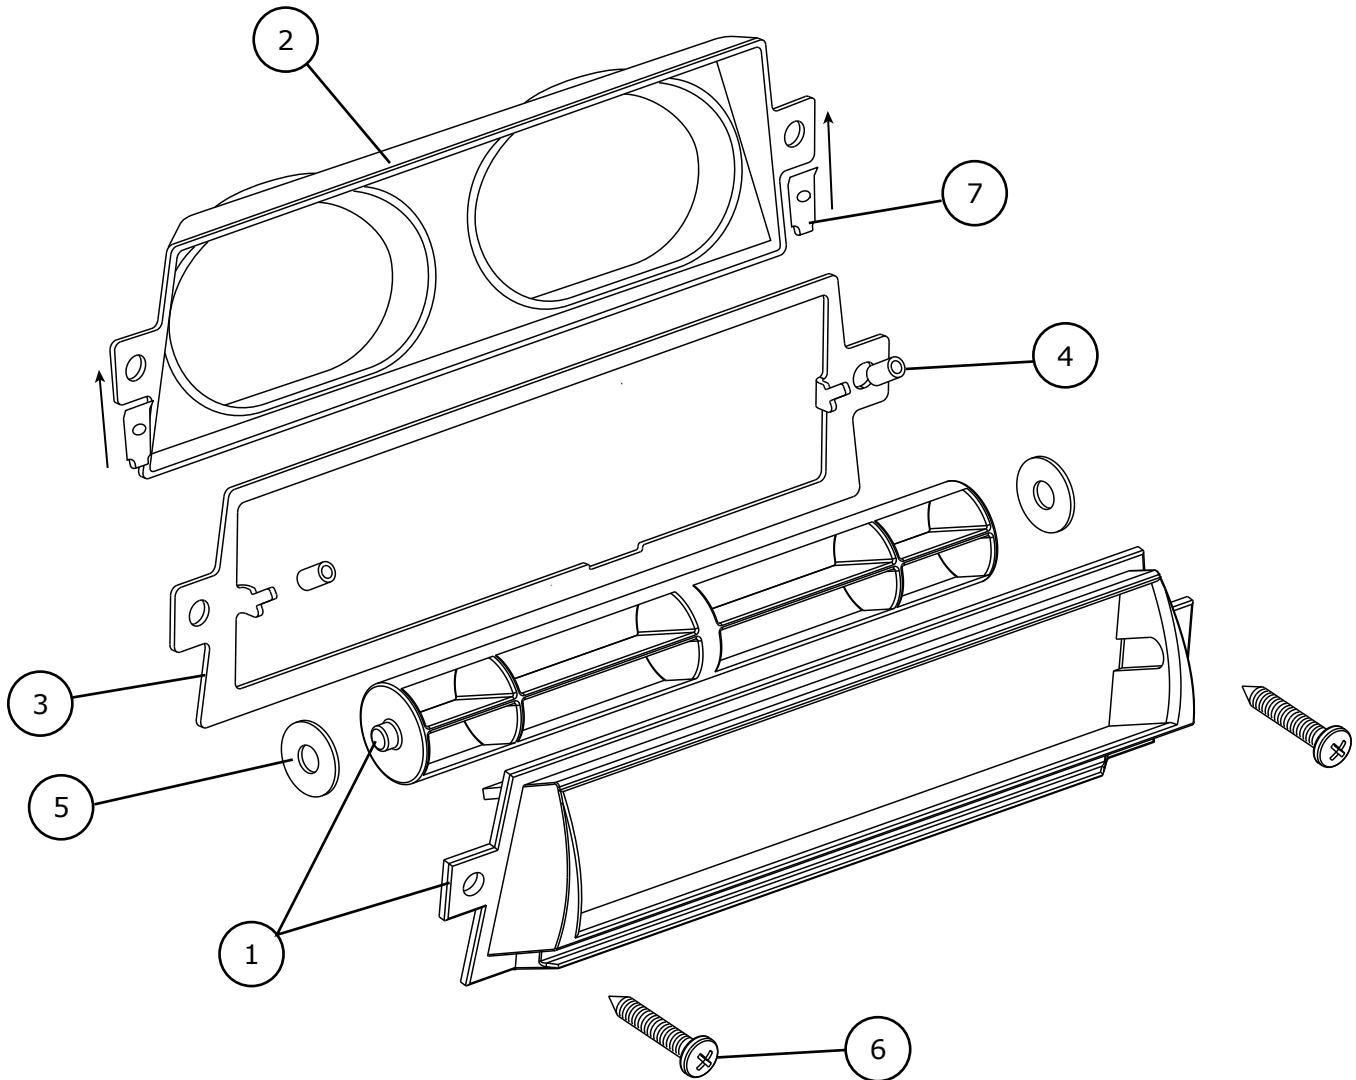

www.vintageair.com

Packing List: (493068) 1967-68 Camaro/Firebird Center Louver with Dual Hose Adapter Assembly

No.	Qty.	Part No.	Description
1.	1	49307-VCL	Center Outlet
2.	1	622237	Dual Hose Adapter, Center Louver
3.	1	640680	Bracket, Center Louver
4.	2	180369	Nylon Spacer, .188" OD x .115" ID x .313" L
5.	2	180049	Nylon Washer, .687" OD x .260" ID x .040" L
6.	2	181075-PSR	Screw, #8 x 1"
7.	2	189801	U-nut, #8

Checked By: _____
Packed By: _____
Date: _____

**NOTE: Images may not depict actual parts and quantities.
Refer to packing list for actual parts and quantities.**