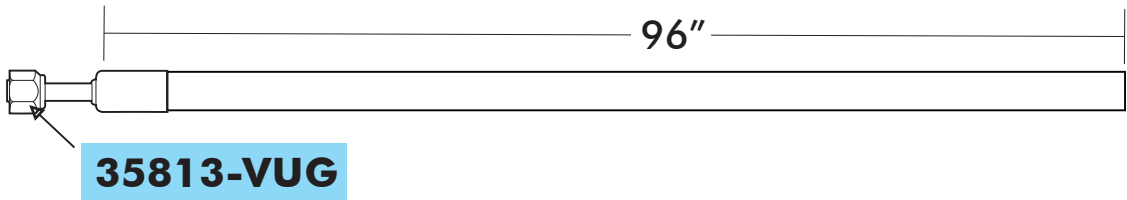

**#8 A/C HOSE**

**#10 A/C HOSE**

**1955-56 CHEVY HOSE KIT 134a  
(MODIFIED 6 CYL)  
PACKING LIST**

**YELLOW Parts in Bag**

PART NUMBER	PART DESCRIPTION	QTY.
11078-VUS	FEMALE BINARY SWITCH	1
20111-VUM	9 x 12 POLY BAG	1
21050-VUP	BAG 4 x 6	1
20510-VUM	14 x 14 x 4 BOX	1
31855-VUD	#8 A/C HOSE	7
31856-VUD	#10 A/C HOSE	8
33857-VUF	#6 O-RING	2
33858-VUF	#8 O-RING	2
33859-VUF	#10 O-RING	2
09154-PFL	'55-'56 CHEVY #6 DRIER/EVAP V8	1
35532-VUG	90° #8 BEADLOCK FTG W/SVC PORT	1
35523-VUG	45° #10 BEADLOCK FTG W/SVC PORT	1
35813-VUG	STRAIGHT #10 BEADLOCK FITTING	1
35832-VUG	90° #8 BEADLOCK FITTING	1
41117-VUP	REFRIGERATION OIL 134a TUBE	1
31600-VUD	#2 ADEL CLAMP	1
23131-VUW	13" COMPRESSOR LEAD	1
18247-VUB	#10 x 1/2 SHEET METAL SCREW	1