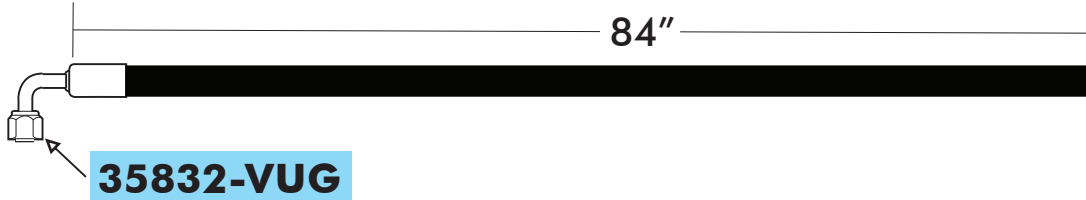

**#8 A/C HOSE**

**#10 A/C HOSE**

**1955-56 CHEVY HOSE KIT 134a  
(MODIFIED 6 CYL)  
PACKING LIST**

**YELLOW Parts in Bag**

PART NUMBER	PART DESCRIPTION	QTY.
11078-VUS	FEMALE BINARY SWITCH	1
20111-VUM	9 x 12 POLY BAG	1
21050-VUP	BAG 4 x 6	1
20510-VUM	14 x 14 x 4 BOX	1
31855-VUD	#8 A/C HOSE	7
31856-VUD	#10 A/C HOSE	8
33857-VUF	#6 O-RING	2
33858-VUF	#8 O-RING	2
33859-VUF	#10 O-RING	2
09154-PFL	'55-'56 CHEVY #6 DRIER/EVAP V8	1
35532-VUG	90° #8 BEADLOCK FTG W/SVC PORT	1
35523-VUG	45° #10 BEADLOCK FTG W/SVC PORT	1
35813-VUG	STRAIGHT #10 BEADLOCK FITTING	1
35832-VUG	90° #8 BEADLOCK FITTING	1
41117-VUP	REFRIGERATION OIL 134a TUBE	1
31600-VUD	#2 ADEL CLAMP	1
23131-VUW	13" COMPRESSOR LEAD	1
18247-VUB	#10 x 1/2 SHEET METAL SCREW	1