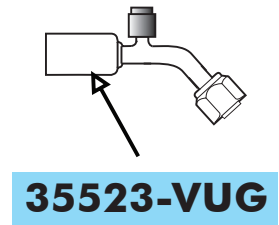

**#8 A/C HOSE**

**#10 A/C HOSE**

**1955-56 CHEVY HOSE KIT 134a  
(MODIFIED 6 CYL)  
PACKING LIST**

**YELLOW Parts in Bag**

PART NUMBER	PART DESCRIPTION	QTY.
11078-VUS	FEMALE BINARY SWITCH	1
20111-VUM	9 x 12 POLY BAG	1
21050-VUP	BAG 4 x 6	1
20510-VUM	14 x 14 x 4 BOX	1
31855-VUD	#8 A/C HOSE	7
31856-VUD	#10 A/C HOSE	8
33857-VUF	#6 O-RING	2
33858-VUF	#8 O-RING	2
33859-VUF	#10 O-RING	2
09154-PFL	'55-'56 CHEVY #6 DRIER/EVAP V8	1
35532-VUG	90° #8 BEADLOCK FTG W/SVC PORT	1
35523-VUG	45° #10 BEADLOCK FTG W/SVC PORT	1
35813-VUG	STRAIGHT #10 BEADLOCK FITTING	1
35832-VUG	90° #8 BEADLOCK FITTING	1
41117-VUP	REFRIGERATION OIL 134a TUBE	1
31600-VUD	#2 ADEL CLAMP	1
23131-VUW	13" COMPRESSOR LEAD	1
18247-VUB	#10 x 1/2 SHEET METAL SCREW	1