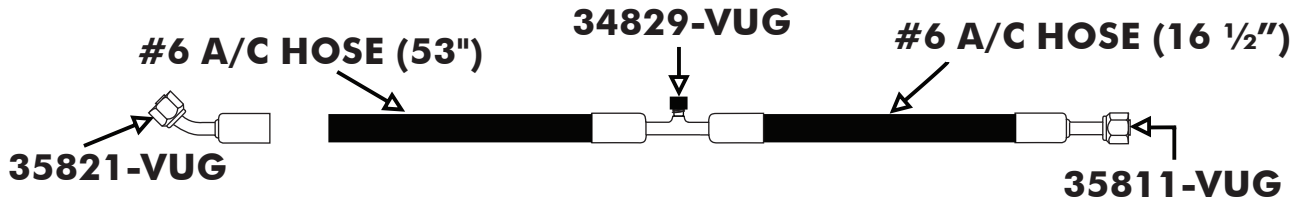

54681-LTA-A TOYOTA LAND CRUISER MODIFIED HOSE KIT 134a

NOTE: VERY IMPORTANT

TOYOTA LAND CRUISER HOSE KIT VINTAGE AIR CATALOG PARTS LIST

PART NUMBER	PART DESCRIPTION	QTY.
11078-VUS	BINARY SWITCH FEMALE	1
21050-VUP	4 x 6 BAG	1
20510-VUM	14 x 14 x 4 BOX	1
23131-VUW	13" JUMPER WIRE BLUE	1
31854-VUD	#6 A/C HOSE	69.5"
31855-VUD	#8 A/C HOSE	51.5"
31856-VUD	#10 A/C HOSE	58"
33857-VUF	#6 O-RING	2
33858-VUF	#8 O-RING	2
33859-VUF	#10 O-RING	2
35811-VUG	#6 STR FM O-RING BEADLOCK	1
35821-VUG	#6 45 FM O-RING BEADLOCK	1
34829-VUG	#6 T-SPLICE W/ SERV. PORT B-LK	1
35832-VUG	#8 90° FEMALE O-RING BEADLOCK	1
35542-VUG	#8 135 FM O-RING BEADLOCK w/SER. PORT	1
35813-VUG	#10 STR FM O-RING BEADLOCK	1
35543-VUG	#10 135 FM O-RING BEADLOCK w/SER. PORT	1
18150-VUB	10/32 MACHINE NUT	2
18250-VUB	10/32 X 1/2 PH. SCREW	2
31602-VUD	#6 RUBBER CLAD ADEL CLAMP	2
41117-VUP	REFRIGERANT OIL TUBE	1
31601-VUD	#10 RUBBER CLAD ADEL CLAMP	2
20111-VUM	9 x 12 BAG	1