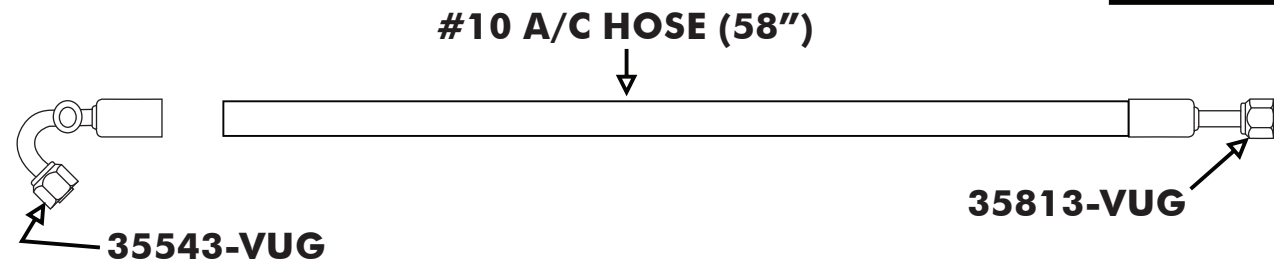

54681-LTA-A TOYOTA LAND CRUISER MODIFIED HOSE KIT 134a

NOTE: VERY IMPORTANT

TOYOTA LAND CRUISER HOSE KIT VINTAGE AIR CATALOG PARTS LIST

PART NUMBER	PART DESCRIPTION	QTY.
11078-VUS	BINARY SWITCH FEMALE	1
21050-VUP	4 x 6 BAG	1
20510-VUM	14 x 14 x 4 BOX	1
23131-VUW	13" JUMPER WIRE BLUE	1
31854-VUD	#6 A/C HOSE	69.5"
31855-VUD	#8 A/C HOSE	51.5"
31856-VUD	#10 A/C HOSE	58"
33857-VUF	#6 O-RING	2
33858-VUF	#8 O-RING	2
33859-VUF	#10 O-RING	2
35811-VUG	#6 STR FM O-RING BEADLOCK	1
35821-VUG	#6 45 FM O-RING BEADLOCK	1
34829-VUG	#6 T-SPLICE W/ SERV. PORT B-LK	1
35832-VUG	#8 90° FEMALE O-RING BEADLOCK	1
35542-VUG	#8 135 FM O-RING BEADLOCK w/SER. PORT	1
35813-VUG	#10 STR FM O-RING BEADLOCK	1
35543-VUG	#10 135 FM O-RING BEADLOCK w/SER. PORT	1
18150-VUB	10/32 MACHINE NUT	2
18250-VUB	10/32 X 1/2 PH. SCREW	2
31602-VUD	#6 RUBBER CLAD ADEL CLAMP	2
41117-VUP	REFRIGERANT OIL TUBE	1
31601-VUD	#10 RUBBER CLAD ADEL CLAMP	2
20111-VUM	9 x 12 BAG	1