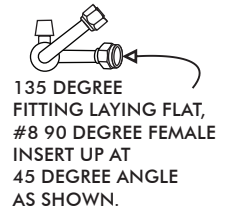

54681-LTA-A TOYOTA LAND CRUISER MODIFIED HOSE KIT 134a

NOTE: VERY IMPORTANT

TOYOTA LAND CRUISER HOSE KIT VINTAGE AIR CATALOG PARTS LIST

PART NUMBER	PART DESCRIPTION	QTY.
11078-VUS	BINARY SWITCH FEMALE	1
21050-VUP	4 x 6 BAG	1
20510-VUM	14 x 14 x 4 BOX	1
23131-VUW	13" JUMPER WIRE BLUE	1
31854-VUD	#6 A/C HOSE	69.5"
31855-VUD	#8 A/C HOSE	51.5"
31856-VUD	#10 A/C HOSE	58"
33857-VUF	#6 O-RING	2
33858-VUF	#8 O-RING	2
33859-VUF	#10 O-RING	2
35811-VUG	#6 STR FM O-RING BEADLOCK	1
35821-VUG	#6 45 FM O-RING BEADLOCK	1
34829-VUG	#6 T-SPLICE W/ SERV. PORT B-LK	1
35832-VUG	#8 90° FEMALE O-RING BEADLOCK	1
35542-VUG	#8 135 FM O-RING BEADLOCK w/SER. PORT	1
35813-VUG	#10 STR FM O-RING BEADLOCK	1
35543-VUG	#10 135 FM O-RING BEADLOCK w/SER. PORT	1
18150-VUB	10/32 MACHINE NUT	2
18250-VUB	10/32 X 1/2 PH. SCREW	2
31602-VUD	#6 RUBBER CLAD ADEL CLAMP	2
41117-VUP	REFRIGERANT OIL TUBE	1
31601-VUD	#10 RUBBER CLAD ADEL CLAMP	2
20111-VUM	9 x 12 BAG	1