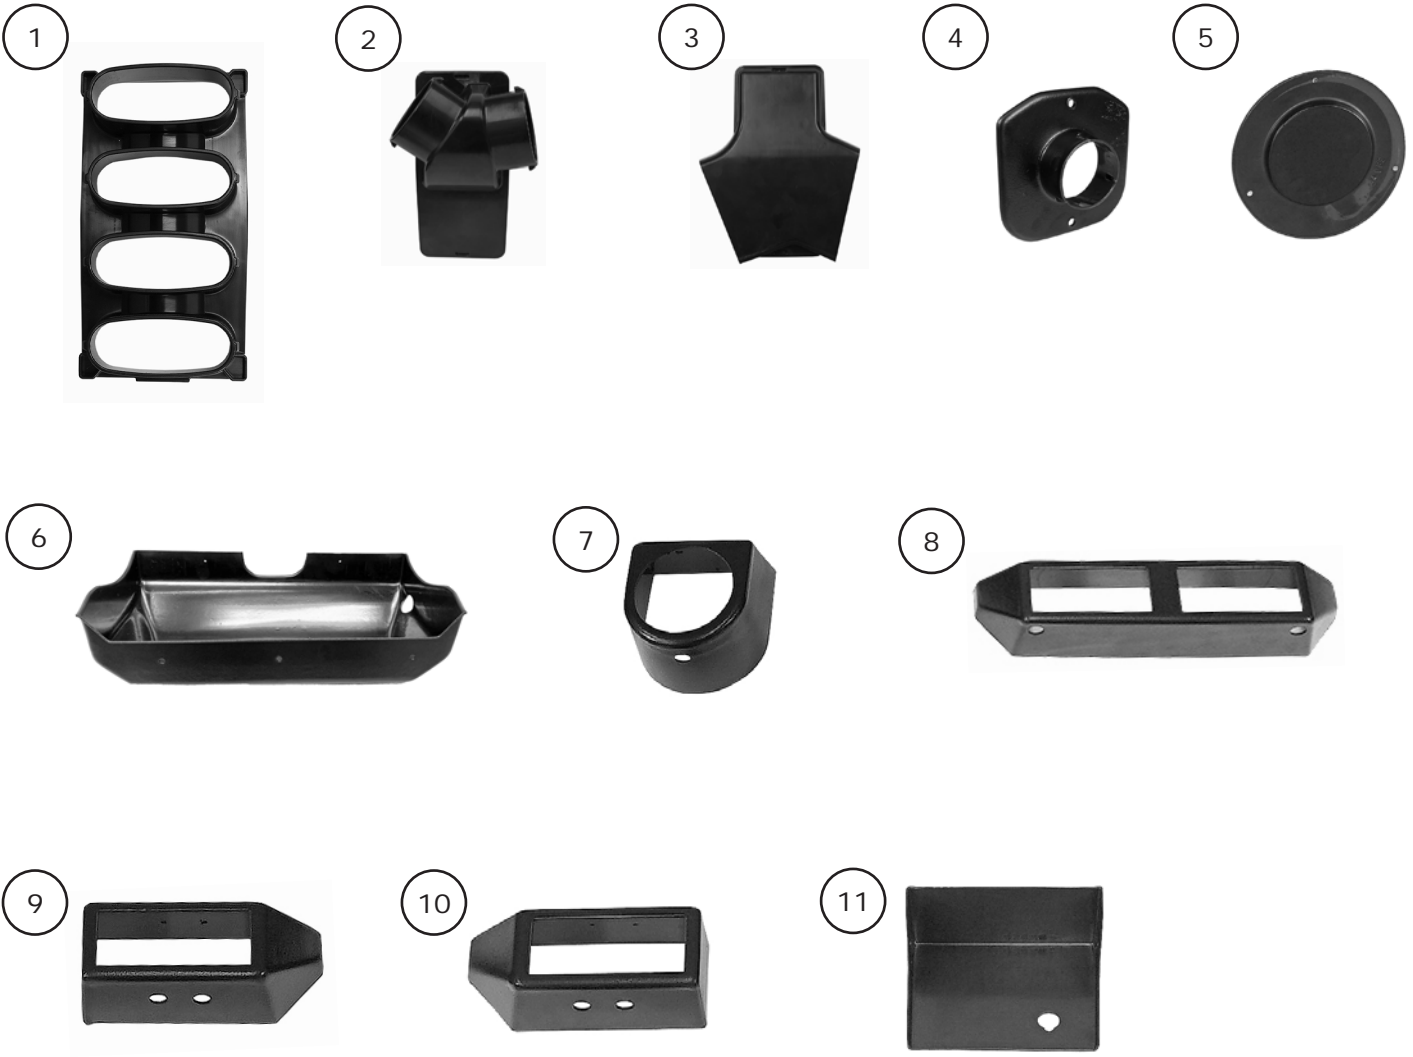

**NOTE: Images may not depict actual parts and quantities.
Refer to packing list for actual parts and quantities.**