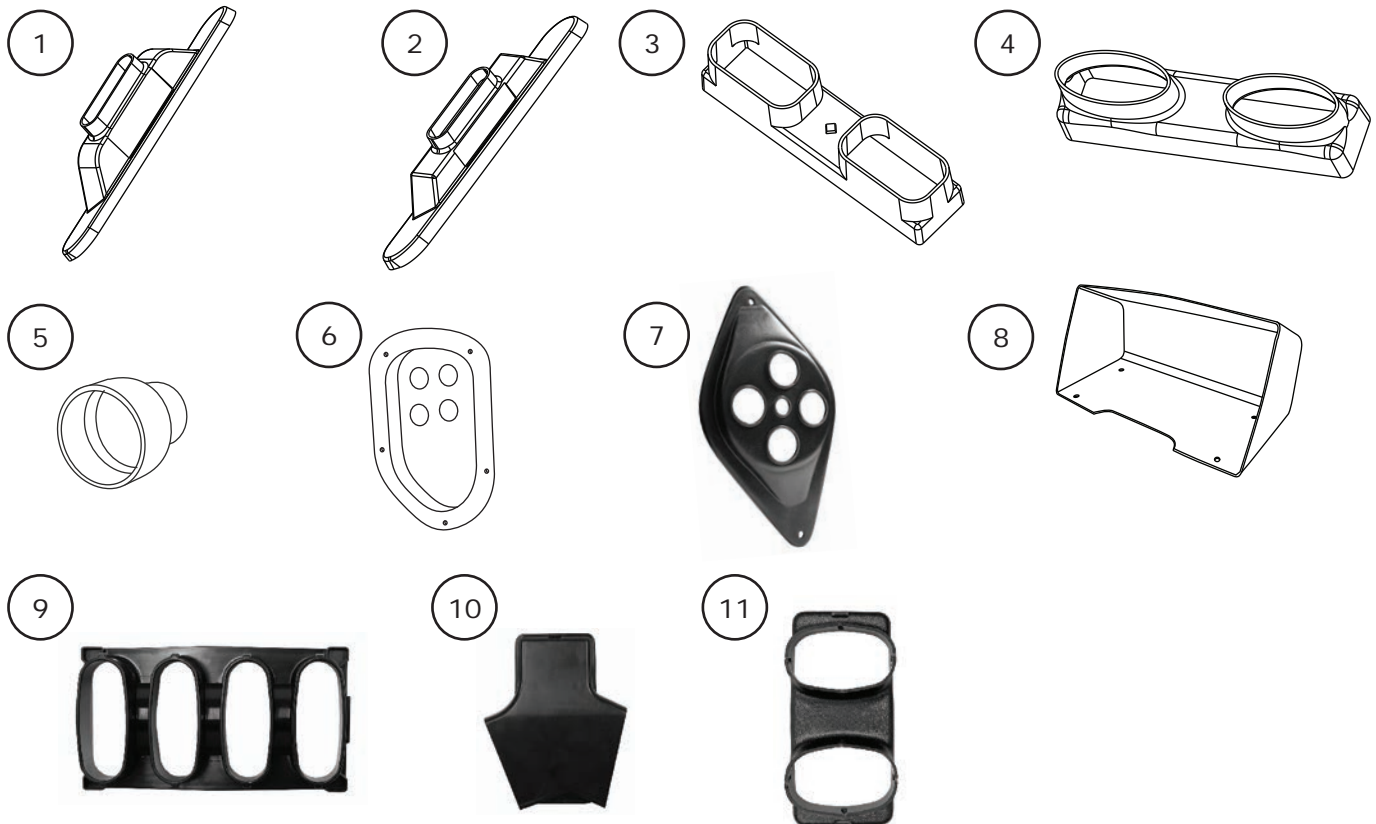

**NOTE: Images may not depict actual parts and quantities.
Refer to packing list for actual parts and quantities.**