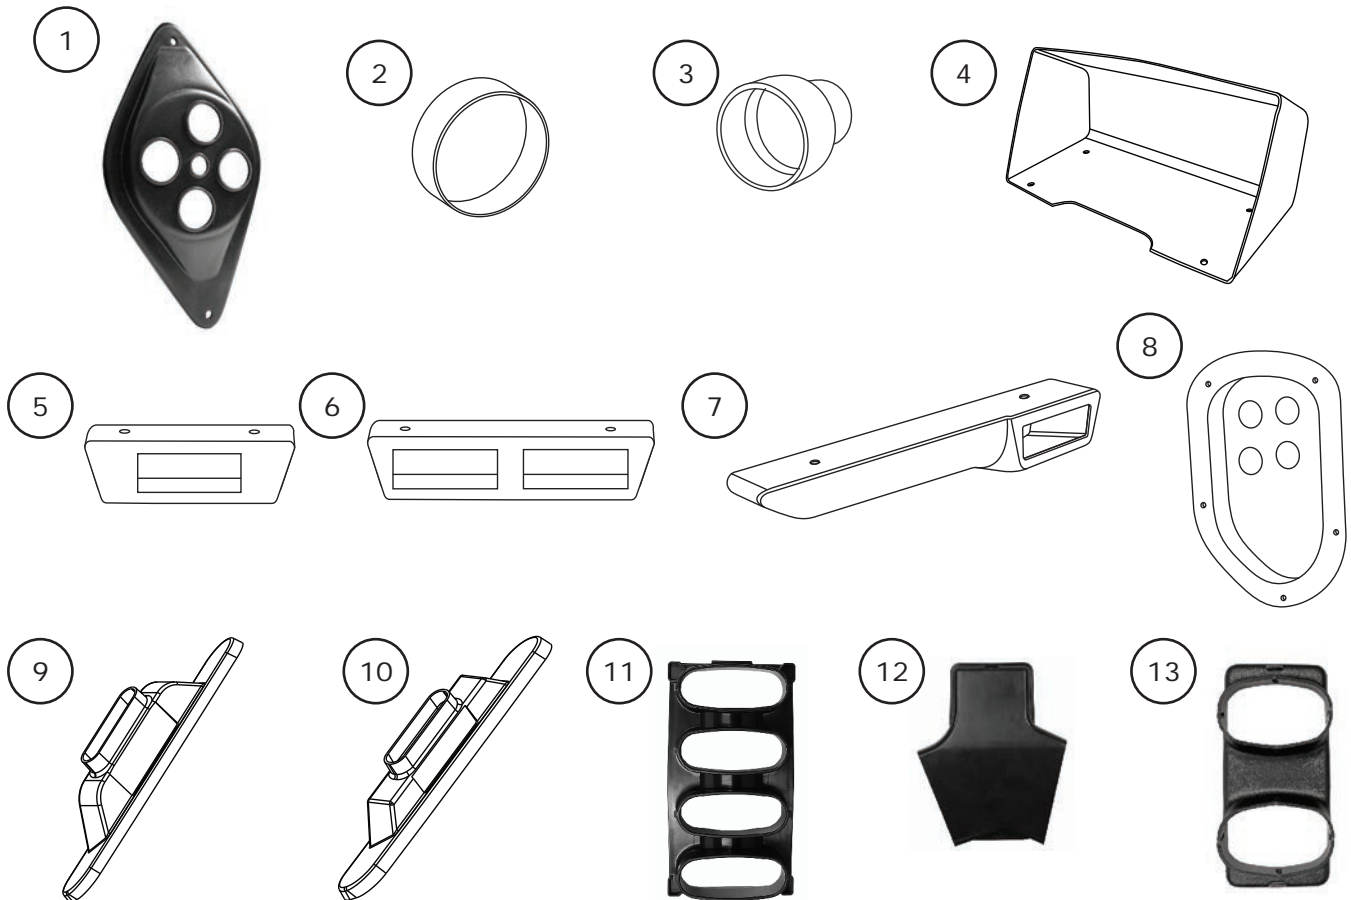

**NOTE: Images may not depict actual parts and quantities.
Refer to packing list for actual parts and quantities.**