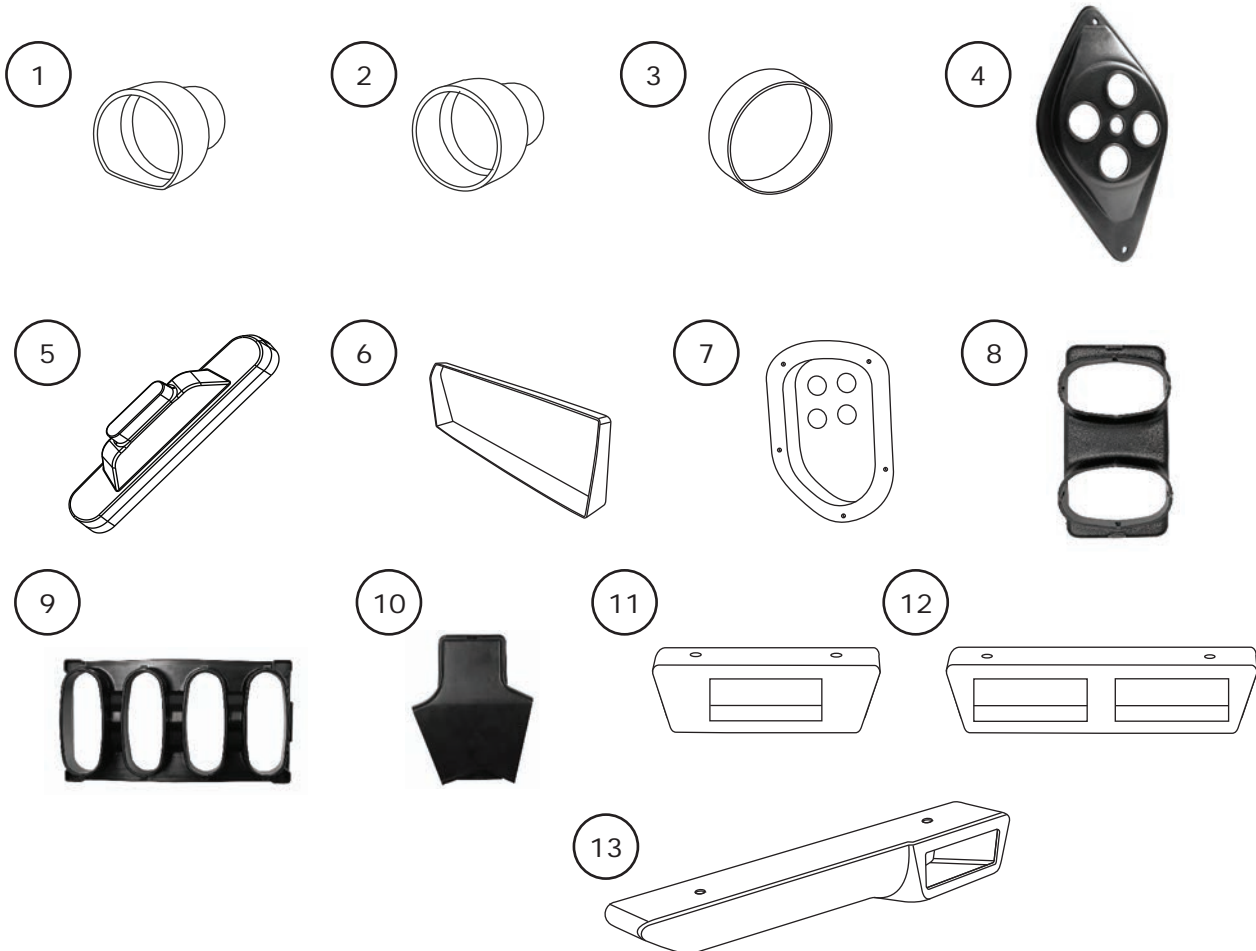

www.vintageair.com

Packing List: 1970-72 Chevelle/Monte Carlo without Factory Air Plastics Kit (593025)

No.	Qty.	Part No.	Description
1.	1	498823	Hose Adapter, Driver-Side Louver
2.	1	498824	Hose Adapter, Passenger-Side Louver
3.	2	498825	Astro Vent Cap
4.	1	622230	Fresh Air Cap
5.	2	627007	Defrost Duct
6.	1	626671	Glove Box Cap
7.	1	62565-VCE	Kick Panel Cover
8.	1	629905	Plenum, Defrost
9.	1	625330	Plenum, Dash
10.	1	625338	Plenum, Floor
11.	1	494052	Bezel, Driver-Side Louver
12.	1	494074	Bezel, Center Louver
13.	1	494075	Bezel, Passenger-Side Louver

Checked By: _____
Packed By: _____
Date: _____

**NOTE: Images may not depict actual parts and quantities.
Refer to packing list for actual parts and quantities.**