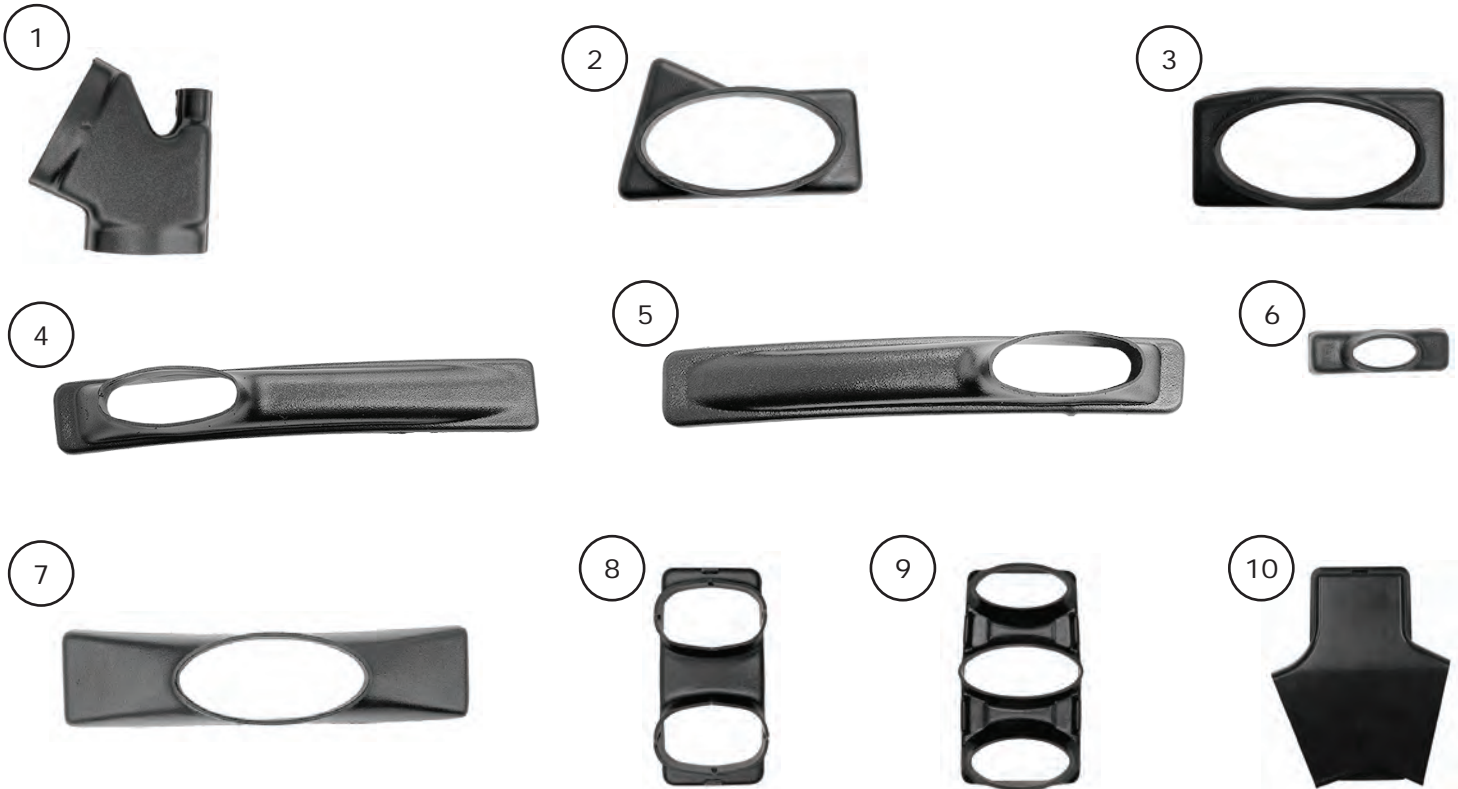

**NOTE: Images may not depict actual parts and quantities.
Refer to packing list for actual parts and quantities.**