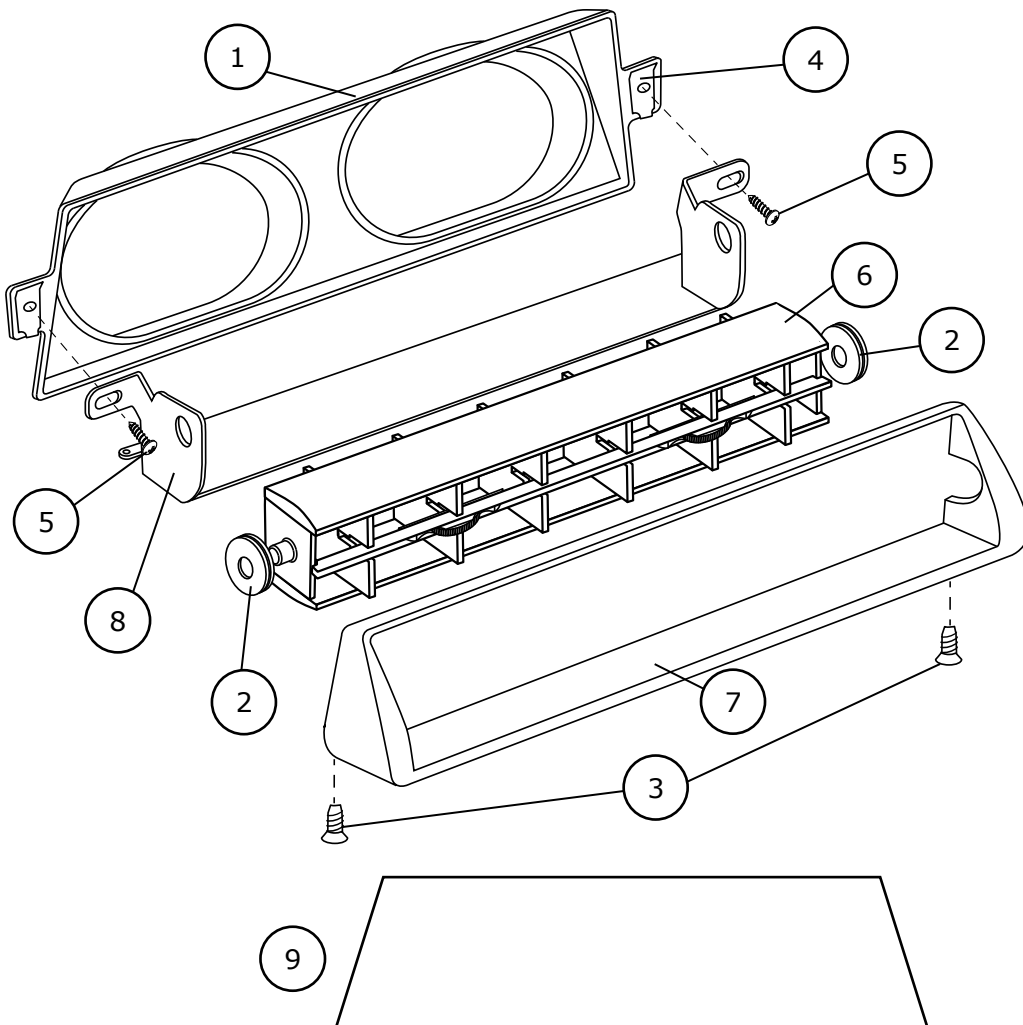

www.vintageair.com

Packing List: (622238) 1967-68 Camaro/Firebird Black Center Louver Assembly with Dual Hose Adapter

No.	Qty.	Part No.	Description
1.	1	622239	Hose Adapter, Center Louver, Dual
2.	4	49704-VUI	Washer, 1/16", Nylon Flat
3.	2	182477	Screw, #4 x 1/4", Flat
4.	2	189801	U-nut, #8
5.	2	18235-VUB	Screw, #8 x 1/2"
6.	1	49304-VUL	Louver, Center
7.	1	622236	Louver Bezel, Center, Black
8.	1	640689	Bracket, Center Louver
9.	1	640702	Template, Center Louver

Checked By: _____
Packed By: _____
Date: _____

NOTE: Before installation, disassemble the center louver assembly as shown.

**NOTE: Images may not depict actual parts and quantities.
Refer to packing list for actual parts and quantities.**