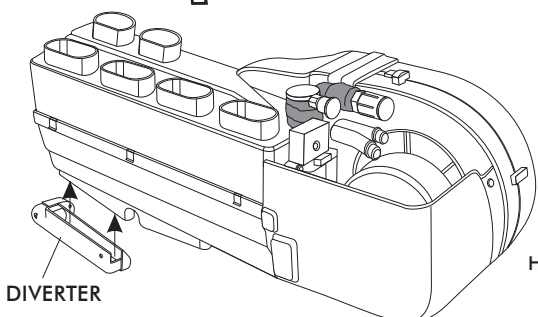

GEN II SUPER HEAT DIVERTER

DIVERTER KIT 623013-VUA PACKING LIST

PLACE DIVERTER OVER HEATER OUTLET AS SHOWN

SECURE USING (2) #6 x 3/8 PH PAN HEAD SCREWS AS SHOWN

No.	QTY.	PART No.	DESCRIPTION
1.	1	623012-VUA	GEN II SUPER HEAT DIVERTER ASM
2.	2	18233-VUB	#6 x 3/8 PH PAN HEAD SCREW

CHECKED BY: _____
 PACKED BY: _____
 DATE: _____

GEN II SUPER HEAT DIVERTER

DIVERTER KIT 623013-VUA PACKING LIST

PLACE DIVERTER OVER HEATER OUTLET AS SHOWN

SECURE USING (2) #6 x 3/8 PH PAN HEAD SCREWS AS SHOWN

No.	QTY.	PART No.	DESCRIPTION
1.	1	623012-VUA	GEN II SUPER HEAT DIVERTER ASM
2.	2	18233-VUB	#6 x 3/8 PH PAN HEAD SCREW

CHECKED BY: _____
 PACKED BY: _____
 DATE: _____