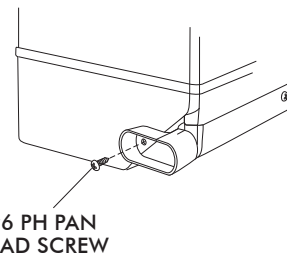

CHECKED BY: _____
 PACKED BY: _____
 DATE: _____

GEN II SUPER HEAT DIVERTER

DIVERTER KIT 623013-VUA PACKING LIST

PLACE DIVERTER OVER HEATER OUTLET AS SHOWN

SECURE USING (2) #6 x 3/8 PH PAN HEAD SCREWS AS SHOWN

No.	QTY.	PART No.	DESCRIPTION
1.	1	623012-VUA	GEN II SUPER HEAT DIVERTER ASM
2.	2	18233-VUB	#6 x 3/8 PH PAN HEAD SCREW

CHECKED BY: _____
 PACKED BY: _____
 DATE: _____