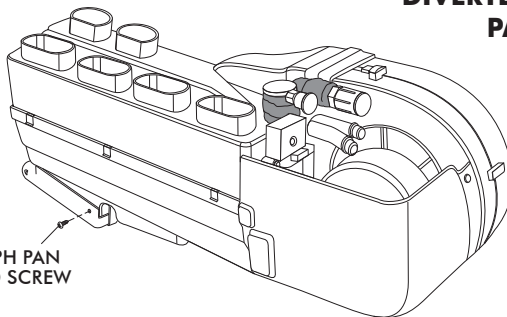

CHECKED BY: _____
 PACKED BY: _____
 DATE: _____

GEN II SUPER HEAT DIVERTER

DIVERTER KIT 623013-VUA PACKING LIST

PLACE DIVERTER OVER HEATER OUTLET AS SHOWN

SECURE USING (2) #6 x 3/8 PH PAN HEAD SCREWS AS SHOWN

No.	QTY.	PART No.	DESCRIPTION
1.	1	623012-VUA	GEN II SUPER HEAT DIVERTER ASM
2.	2	18233-VUB	#6 x 3/8 PH PAN HEAD SCREW

CHECKED BY: _____
 PACKED BY: _____
 DATE: _____