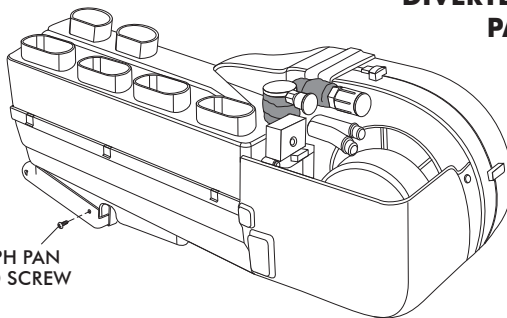

GEN II SUPER HEAT DIVERTER

DIVERTER KIT 623013-VUA PACKING LIST

PLACE DIVERTER OVER HEATER OUTLET AS SHOWN

SECURE USING (2) #6 x 3/8 PH PAN HEAD SCREWS AS SHOWN

No.	QTY.	PART No.	DESCRIPTION
1.	1	623012-VUA	GEN II SUPER HEAT DIVERTER ASM
2.	2	18233-VUB	#6 x 3/8 PH PAN HEAD SCREW

CHECKED BY: _____
 PACKED BY: _____
 DATE: _____

GEN II SUPER HEAT DIVERTER

DIVERTER KIT 623013-VUA PACKING LIST

PLACE DIVERTER OVER HEATER OUTLET AS SHOWN

SECURE USING (2) #6 x 3/8 PH PAN HEAD SCREWS AS SHOWN

No.	QTY.	PART No.	DESCRIPTION
1.	1	623012-VUA	GEN II SUPER HEAT DIVERTER ASM
2.	2	18233-VUB	#6 x 3/8 PH PAN HEAD SCREW

CHECKED BY: _____
 PACKED BY: _____
 DATE: _____