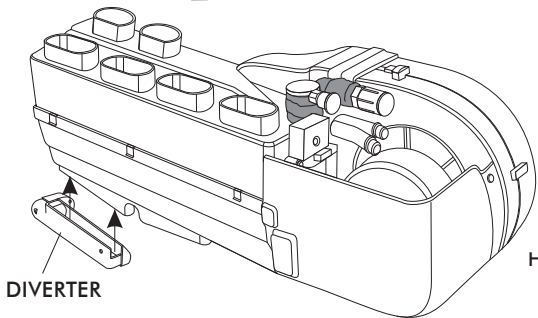

GEN II SUPER HEAT DIVERTER

DIVERTER KIT 623013-VUA PACKING LIST

PLACE DIVERTER OVER HEATER OUTLET AS SHOWN

SECURE USING (2) #6 x 3/8 PH PAN HEAD SCREWS AS SHOWN

No.	QTY.	PART No.	DESCRIPTION
1.	1	623012-VUA	GEN II SUPER HEAT DIVERTER ASM
2.	2	18233-VUB	#6 x 3/8 PH PAN HEAD SCREW

CHECKED BY: _____
 PACKED BY: _____
 DATE: _____

GEN II SUPER HEAT DIVERTER

DIVERTER KIT 623013-VUA PACKING LIST

PLACE DIVERTER OVER HEATER OUTLET AS SHOWN

SECURE USING (2) #6 x 3/8 PH PAN HEAD SCREWS AS SHOWN

No.	QTY.	PART No.	DESCRIPTION
1.	1	623012-VUA	GEN II SUPER HEAT DIVERTER ASM
2.	2	18233-VUB	#6 x 3/8 PH PAN HEAD SCREW

CHECKED BY: _____
 PACKED BY: _____
 DATE: _____