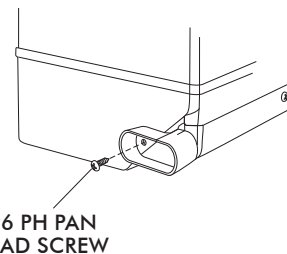

GEN II SUPER HEAT DIVERTER

DIVERTER KIT 623013-VUA PACKING LIST

PLACE DIVERTER OVER HEATER OUTLET AS SHOWN

SECURE USING (2) #6 x 3/8 PH PAN HEAD SCREWS AS SHOWN

No.	QTY.	PART No.	DESCRIPTION
1.	1	623012-VUA	GEN II SUPER HEAT DIVERTER ASM
2.	2	18233-VUB	#6 x 3/8 PH PAN HEAD SCREW

CHECKED BY: _____
 PACKED BY: _____
 DATE: _____

GEN II SUPER HEAT DIVERTER

DIVERTER KIT 623013-VUA PACKING LIST

PLACE DIVERTER OVER HEATER OUTLET AS SHOWN

SECURE USING (2) #6 x 3/8 PH PAN HEAD SCREWS AS SHOWN

No.	QTY.	PART No.	DESCRIPTION
1.	1	623012-VUA	GEN II SUPER HEAT DIVERTER ASM
2.	2	18233-VUB	#6 x 3/8 PH PAN HEAD SCREW

CHECKED BY: _____
 PACKED BY: _____
 DATE: _____