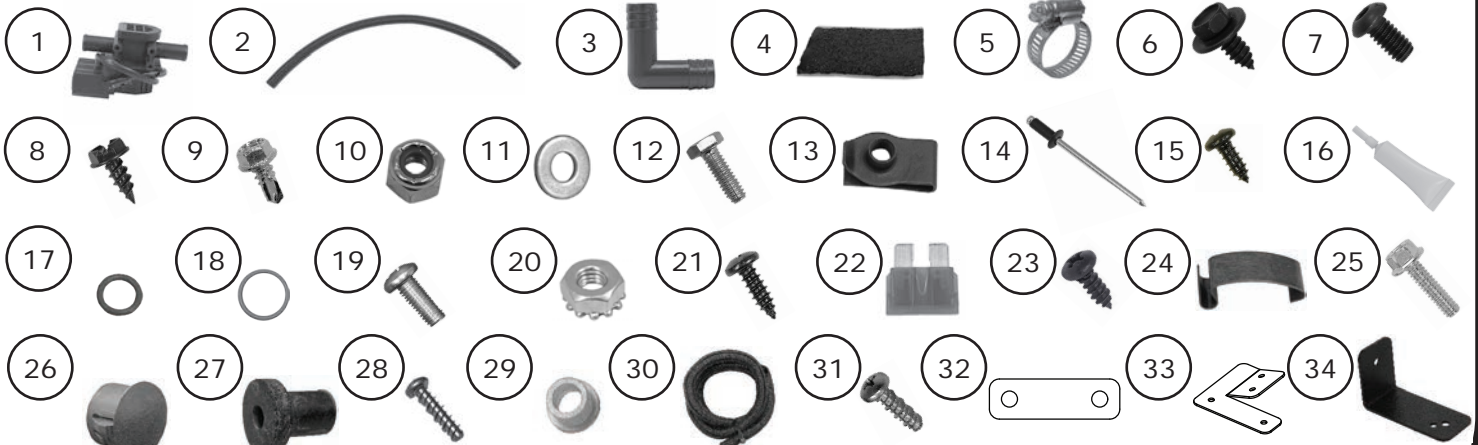

**NOTE: Images may not depict actual parts and quantities.
Refer to packing list for actual parts and quantities.**