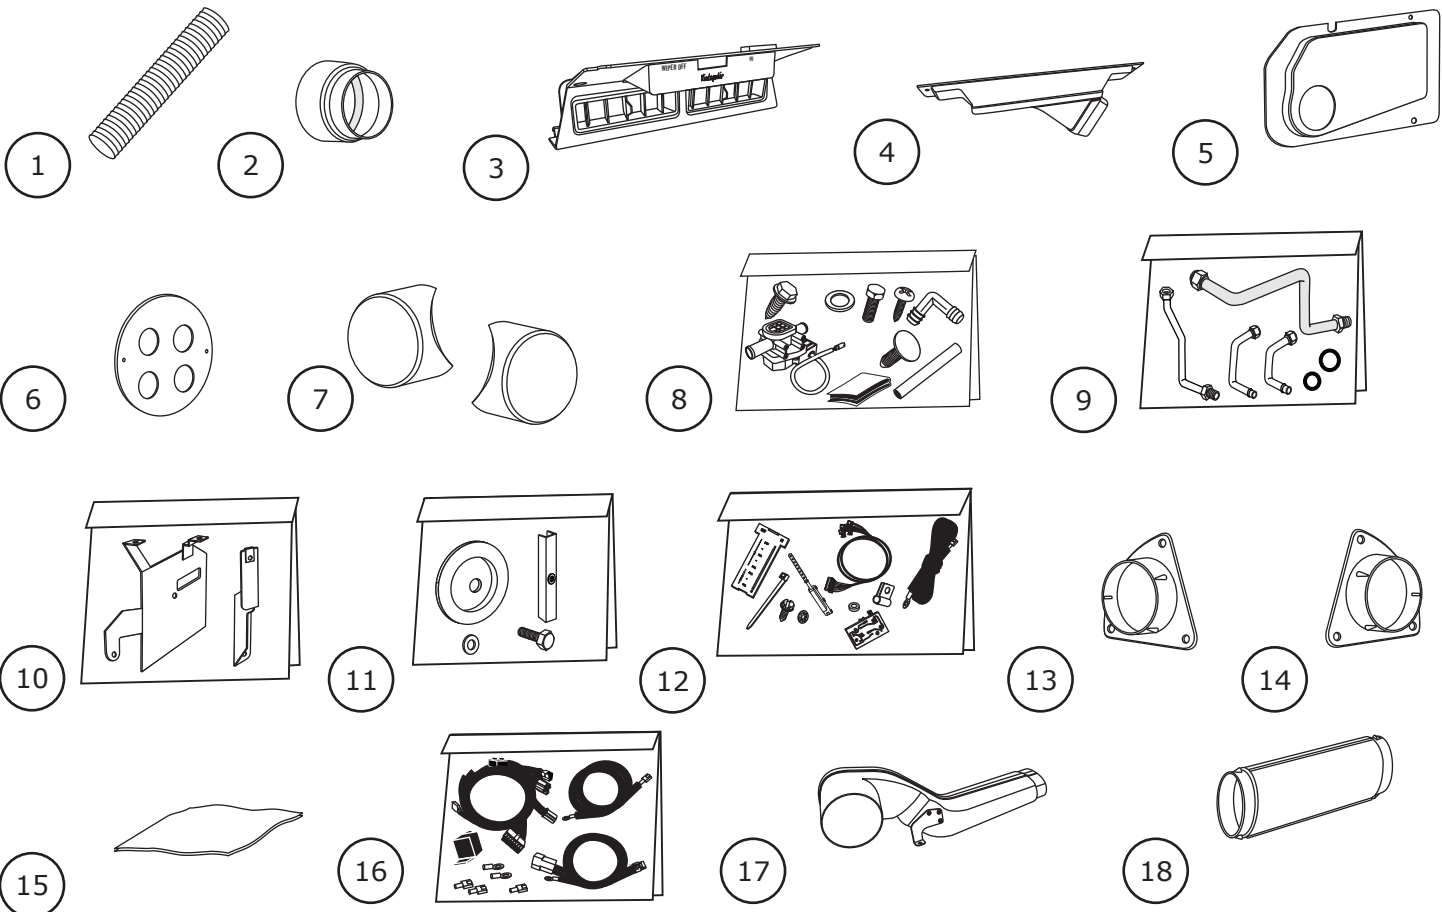

www.vintageair.com

Packing List: Accessory Kit 1968-76 Chevrolet Corvette without Factory Air (781174-PCN)

No.	Qty.	Part No.	Description
1.	11'	06250-VUE	Duct Hose, 2 1/2"
2.	2	494570	Hose Adapter, Driver and Passenger Side Inner, OEM
3.	1	598388	Center Louver Bezel Assembly
4.	1	625090	Defrost Duct Assembly
5.	1	627069-CCE	Firewall Cover
6.	1	648219	Firewall Cover Cap
7.	2	625071-CCE	Fresh Air Cap, Inside
8.	1	634169	Installation Kit
9.	1	09155-PCA	Hardline Kit
10.	1	644173-PCA	Bracket Kit, Evaporator
11.	1	640164-PCA	Fresh Air Cap Assembly
12.	1	473170	Control Panel Kit
13.	1	625079-CCE	Hose Adapter, Passenger Side Outer, OEM
14.	1	625080-CCE	Hose Adapter, Driver Side Outer, OEM
15.	1	200915-AUR	Polyethylene Sheet, 4 MIL 9" x 15"
16.	1	232600-VUA	Wiring Kit, Gen IV Universal
17.	1	496137	Louver Adapter Assembly, Driver Side
18.	1	605173-PCA	Duct Extension Assembly, Passenger Side

Checked By: _____
Packed By: _____
Date: _____

**NOTE: Images may not depict actual parts and quantities.
Refer to packing list for actual parts and quantities.**