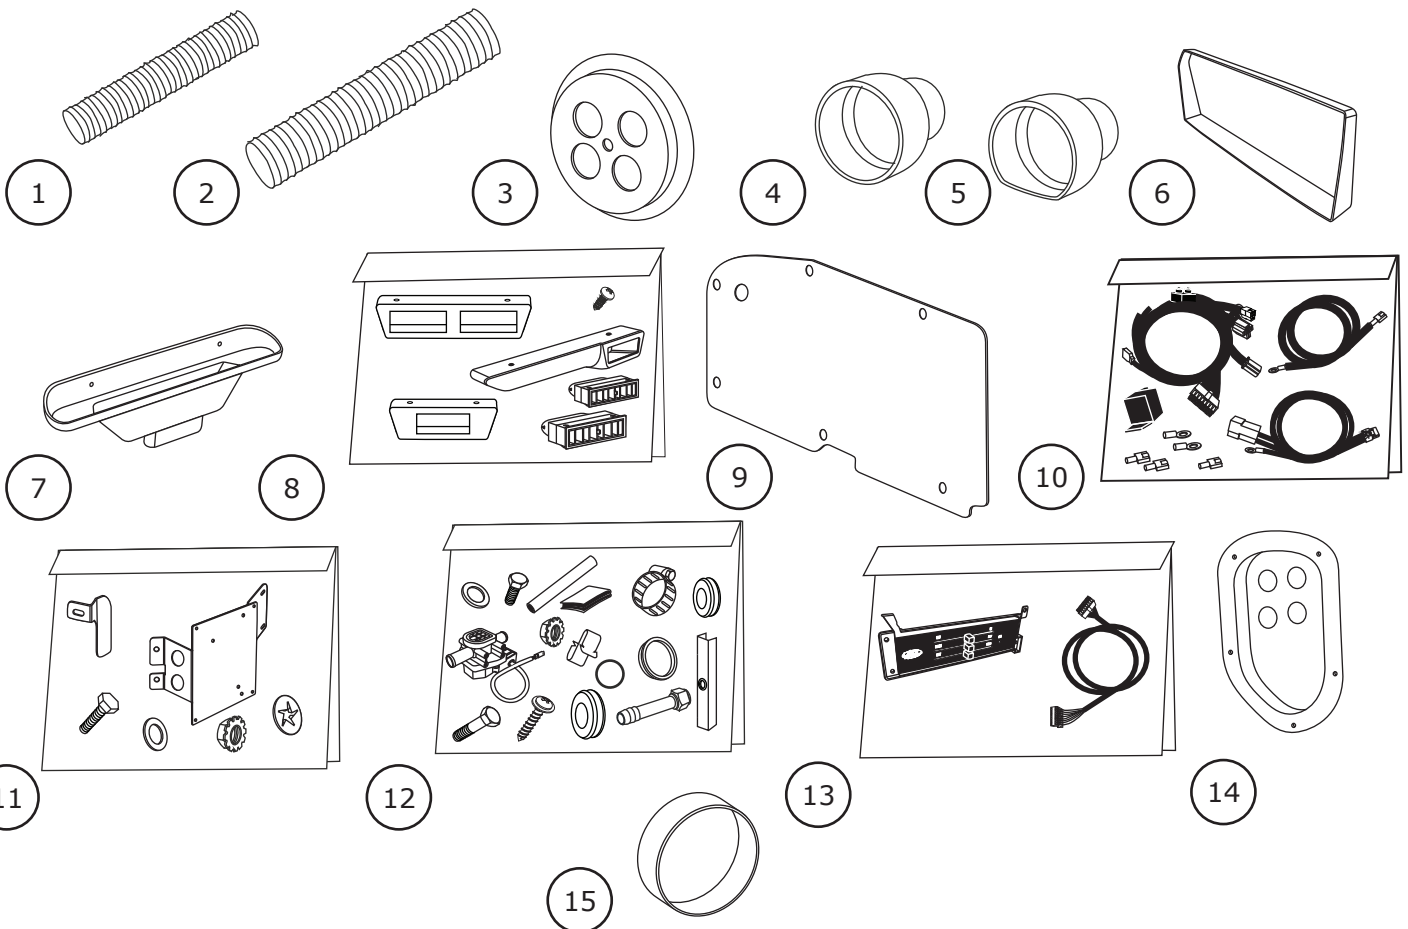

www.vintageair.com

Packing List: Accessory Kit (784171) 1970-72 Chevrolet Chevelle without Factory Air

No.	Qty.	Part No.	Description
1.	6'	06200-VUE	Duct Hose, 2"
2.	6'	06250-VUE	Duct Hose, 2 1/2"
3.	1	62566-VCE	Fresh Air Cap
4.	1	498824	Hose Adapter, Passenger Side Louver
5.	1	498823	Hose Adapter, Driver Side Louver
6.	1	626671	Glove Box Cap
7.	2	626670	Defrost Duct
8.	1	496070	Louver Kit
9.	1	648169	Firewall Cover
10.	1	232600-VUA	Wiring Kit, Gen IV Universal
11.	1	643172	Bracket Kit, Evaporator
12.	1	633171	Installation Kit
13.	1	473072	Control Panel Kit
14.	1	62565-VCE	Fresh Air Cap, Kick Panel
15.	2	498825	Astro Vent Cap

Checked By: _____
Packed By: _____
Date: _____

**NOTE: Images may not depict actual parts and quantities.
Refer to packing list for actual parts and quantities.**