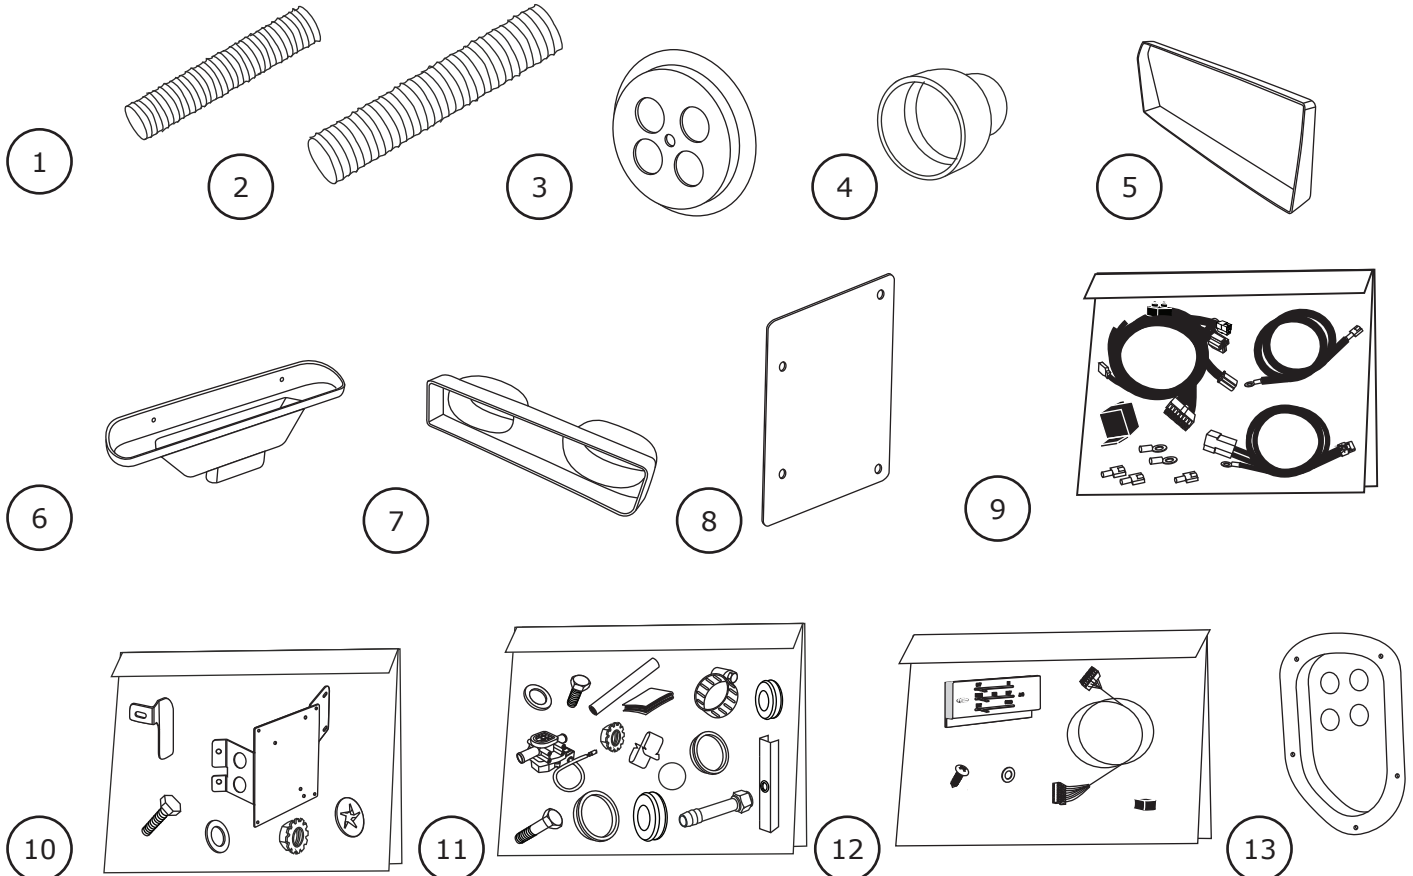

Packing List: Accessory Kit (784172) 1970-72 Chevrolet Chevelle with Factory Air

No.	Qty.	Part No.	Description
1.	6'	06200-VUE	Duct Hose, 2"
2.	6'	06250-VUE	Duct Hose, 2 1/2"
3.	1	62566-VCE	Fresh Air Cap
4.	2	49870-VCI	Hose Adapter, Driver & Passenger Side Louver
5.	1	626671	Glove Box Cap
6.	2	626670	Defrost Duct
7.	1	498821	Hose Adapter, Center Louver
8.	1	648170	Firewall Cover
9.	1	232600-VUA	Wiring Kit, Gen IV Universal
10.	1	643172	Bracket Kit, Evaporator
11.	1	633172	Installation Kit
12.	1	473072	Control Panel Kit
13.	1	62565-VCE	Fresh Air Cap, Kick Panel

Checked By: _____
Packed By: _____
Date: _____

**NOTE: Images may not depict actual parts and quantities.
Refer to packing list for actual parts and quantities.**