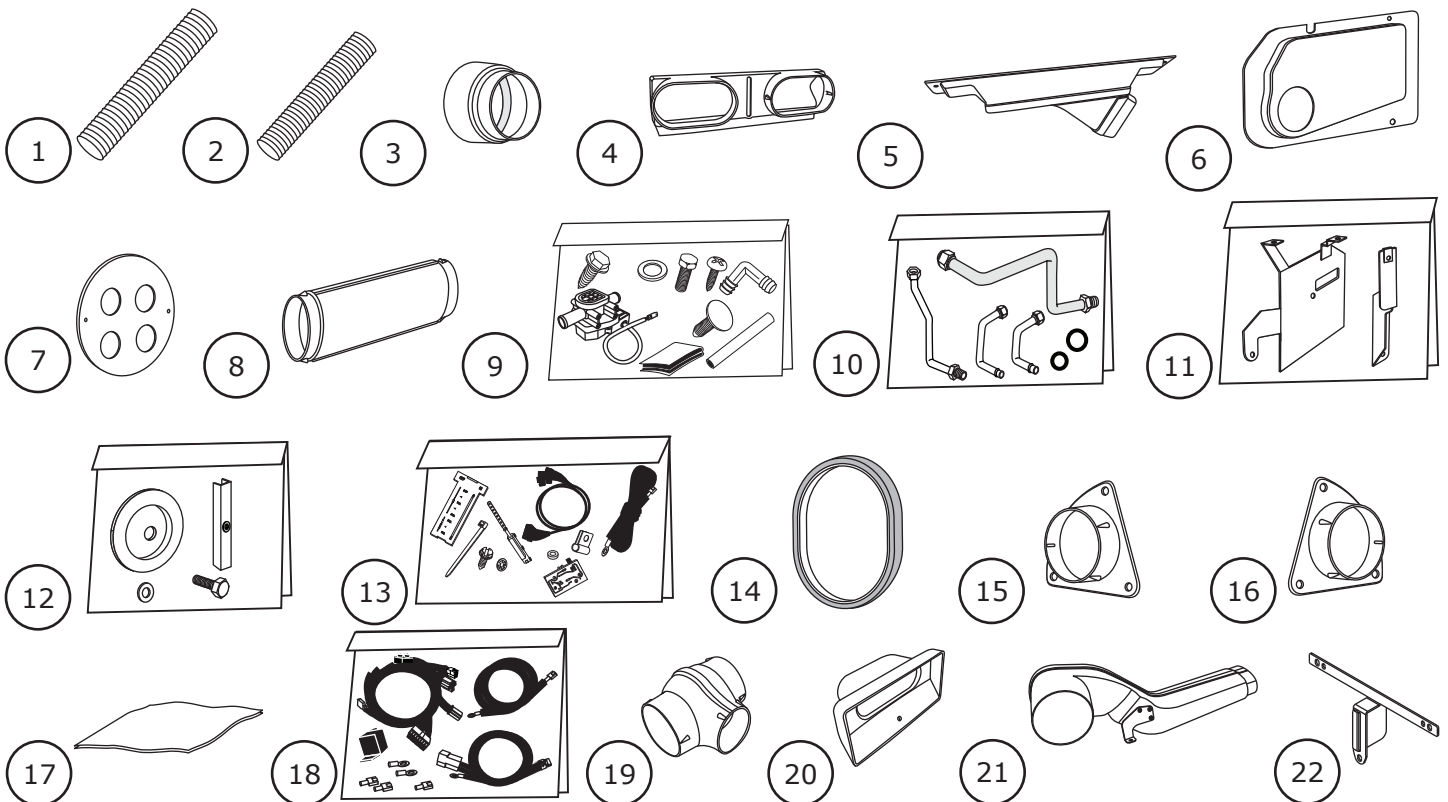

www.vintageair.com

Packing List: Accessory Kit 1974-76 Chevrolet Corvette with Factory Air (784174)

No.	Qty.	Part No.	Description
1.	11'	06250-VUE	Duct Hose, 2 1/2"
2.	1'	06200-VUE	Duct Hose, 2"
3.	2	494570	Hose Adapter, Driver and Passenger Side Inner, OEM
4.	1	625082	Hose Adapter, Center Louver, OEM
5.	1	625090	Defrost Duct Assembly
6.	1	627069-CCE	Firewall Cover
7.	1	648219	Firewall Cover Cap
8.	1	605173-PCA	Duct Extension Assembly, Passenger Side
9.	1	634173-PCA	Installation Kit
10.	1	09155-PCA	Hardline Kit
11.	1	644173-PCA	Bracket Kit, Evaporator
12.	1	640164-PCA	Fresh Air Cap Assembly
13.	1	473171	Control Panel Kit
14.	1	494571	Fresh Air Cap, Kick Panel
15.	1	625079-CCE	Hose Adapter, Passenger Side Outer, OEM
16.	1	625080-CCE	Hose Adapter, Driver Side Outer, OEM
17.	1	200915-AUR	Polyethylene Sheet, 4 MIL 9" x 15"
18.	1	232600-VUA	Wiring Kit, Gen IV Universal
19.	1	625174	Adapter Assembly, Driver Side, 2 1/2" x 2"
20.	1	625076	Hose Adapter, Driver Side Lower Right
21.	1	496137	Louver Adapter Assembly, Driver Side
22.	1	643161	Bracket, Center Louver

Checked By: _____
Packed By: _____
Date: _____

**NOTE: Images may not depict actual parts and quantities.
Refer to packing list for actual parts and quantities.**