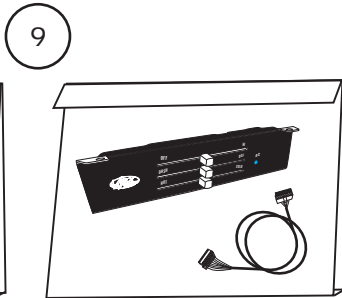

www.vintageair.com

Packing List: 1968-69 Chevrolet Chevelle with Factory Air Gen 5 Accessory Kit (784284)

No.	Qty.	Part No.	Description
1.	12'	06250-VUE	Duct Hose, 2 1/2"
2.	1	655012	Bracket, Evaporator Firewall
3.	1	655014	Bracket, Evaporator Dash
4.	1	644128	Firewall Cover
5.	1	647124	Bracket, Passenger-Side, Defrost Duct
6.	1	647103	Bracket, Driver-Side, Defrost Duct
7.	1	655013	Dash Support Brace
8.	1	593022	Plastics Kit
9.	1	473068	Control Panel Kit
10.	1	235000	Wiring Kit, Gen 5 Universal
11.	1	634284	Installation Kit

Checked By: _____
Packed By: _____
Date: _____

**NOTE: Images may not depict actual parts and quantities.
Refer to packing list for actual parts and quantities.**