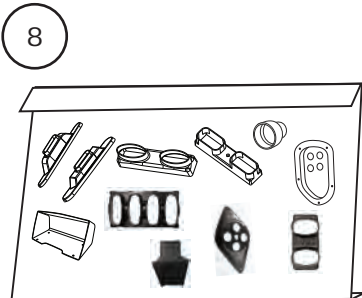

www.vintageair.com

Packing List: 1968-69 Chevrolet Chevelle with Factory Air Gen 5 Accessory Kit (784284)

No.	Qty.	Part No.	Description
1.	12'	06250-VUE	Duct Hose, 2 1/2"
2.	1	655012	Bracket, Evaporator Firewall
3.	1	655014	Bracket, Evaporator Dash
4.	1	644128	Firewall Cover
5.	1	647124	Bracket, Passenger-Side, Defrost Duct
6.	1	647103	Bracket, Driver-Side, Defrost Duct
7.	1	655013	Dash Support Brace
8.	1	593022	Plastics Kit
9.	1	473068	Control Panel Kit
10.	1	235000	Wiring Kit, Gen 5 Universal
11.	1	634284	Installation Kit

Checked By: _____
Packed By: _____
Date: _____

**NOTE: Images may not depict actual parts and quantities.
Refer to packing list for actual parts and quantities.**