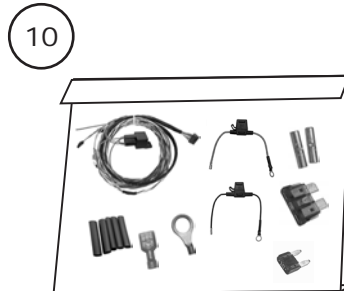

www.vintageair.com

Packing List: 1968-69 Chevrolet Chevelle with Factory Air Gen 5 Accessory Kit (784284)

No.	Qty.	Part No.	Description
1.	12'	06250-VUE	Duct Hose, 2 1/2"
2.	1	655012	Bracket, Evaporator Firewall
3.	1	655014	Bracket, Evaporator Dash
4.	1	644128	Firewall Cover
5.	1	647124	Bracket, Passenger-Side, Defrost Duct
6.	1	647103	Bracket, Driver-Side, Defrost Duct
7.	1	655013	Dash Support Brace
8.	1	593022	Plastics Kit
9.	1	473068	Control Panel Kit
10.	1	235000	Wiring Kit, Gen 5 Universal
11.	1	634284	Installation Kit

Checked By: _____
Packed By: _____
Date: _____

**NOTE: Images may not depict actual parts and quantities.
Refer to packing list for actual parts and quantities.**