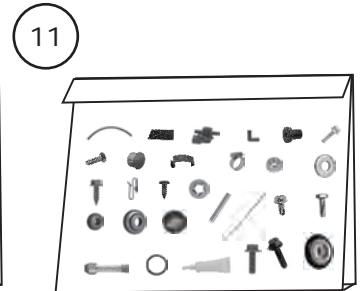

www.vintageair.com

Packing List: 1968-69 Chevrolet Chevelle with Factory Air Gen 5 Accessory Kit (784284)

No.	Qty.	Part No.	Description
1.	12'	06250-VUE	Duct Hose, 2 1/2"
2.	1	655012	Bracket, Evaporator Firewall
3.	1	655014	Bracket, Evaporator Dash
4.	1	644128	Firewall Cover
5.	1	647124	Bracket, Passenger-Side, Defrost Duct
6.	1	647103	Bracket, Driver-Side, Defrost Duct
7.	1	655013	Dash Support Brace
8.	1	593022	Plastics Kit
9.	1	473068	Control Panel Kit
10.	1	235000	Wiring Kit, Gen 5 Universal
11.	1	634284	Installation Kit

Checked By: _____
Packed By: _____
Date: _____

**NOTE: Images may not depict actual parts and quantities.
Refer to packing list for actual parts and quantities.**