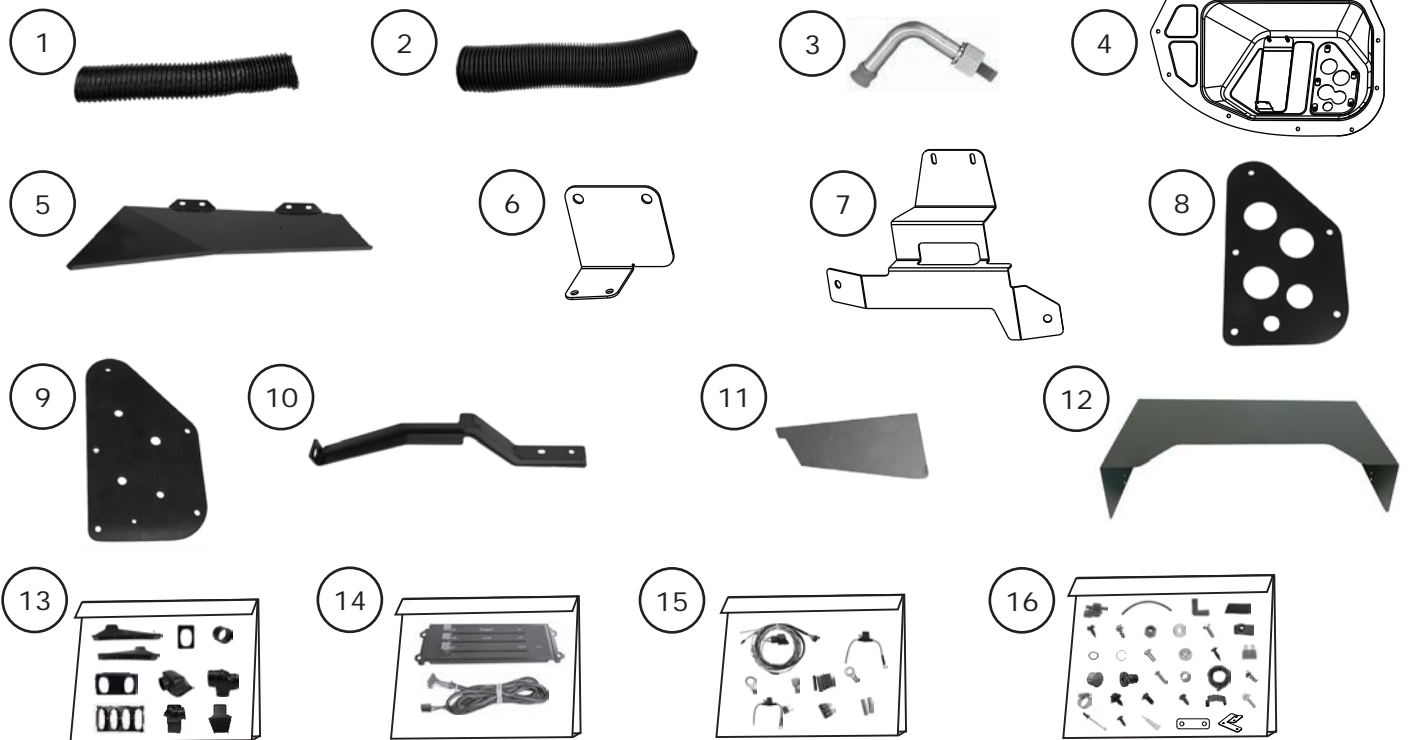

www.vintageair.com

Packing List: 1982-88 Monte Carlo/El Camino Gen 5 Accessory Kit (784332)

No.	Qty.	Part No.	Description
1.	4'	06200-VUE	Duct Hose, 2"
2.	9'	06250-VUE	Duct Hose, 2 1/2"
3.	2	092182	Hardline, Heater
4.	1	649715	Firewall Cover
5.	1	649606	Water Deflector
6.	1	649716	Bracket, Evaporator Firewall
7.	1	649717	Bracket, Evaporator Dash
8.	1	649613	Boot Plate, Firewall Cover
9.	1	338625	Rubber Boot, Firewall Cover
10.	1	649621	Bracket, Dash Support Brace
11.	1	649626	Glove Box Template
12.	1	649627	Glove Box
13.	1	592997	Plastics Kit
14.	1	474150	Control Panel Kit
15.	1	235000	Wiring Kit, Gen 5 Universal
16.	1	634332	Installation Kit

Checked By: _____
Packed By: _____
Date: _____

**NOTE: Images may not depict actual parts and quantities.
Refer to packing list for actual parts and quantities.**