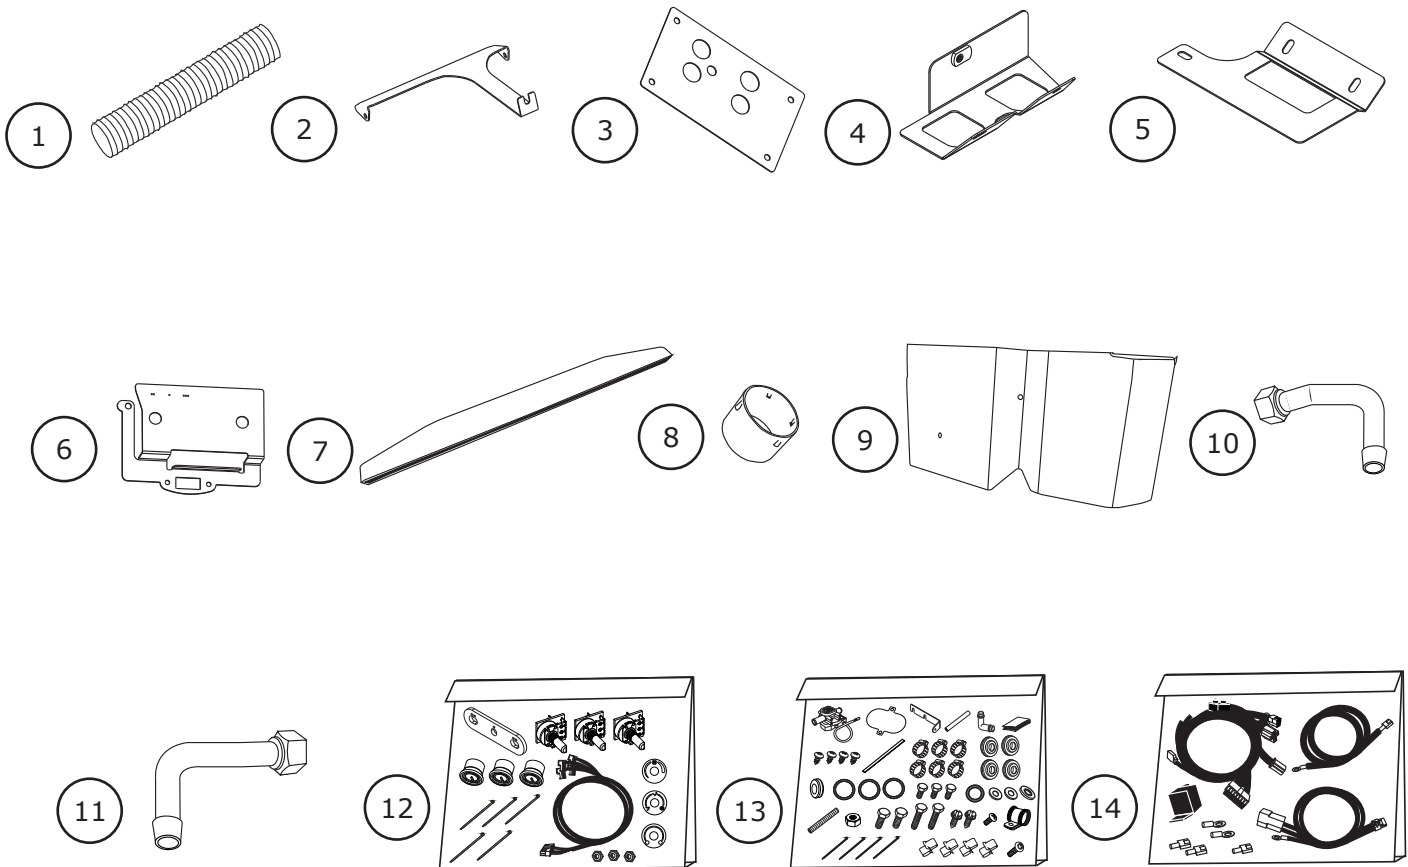

www.vintageair.com

Packing List: 1968-83 Toyota FJ40 Accessory Kit (791200)

No.	Qty.	Part No.	Description
1.	3.5'	06250-VUE	Duct Hose, 2 1/2"
2.	1	648248	Bracket, Evaporator Cover Support
3.	1	648250	Firewall Cover
4.	1	648264	Bracket, Evaporator, Front Passenger Side
5.	1	648266	Bracket, Evaporator, Front Driver Side
6.	1	648260	Bracket, ECU
7.	1	628182	Bezel, 5-Louver Dash Filler
8.	2	628188	Hose Adapter, Defrost
9.	1	628189	Evaporator Cover
10.	1	121037	Hardline, Heater, Water Pump
11.	1	121038	Hardline, Heater, Intake
12.	1	471200	Control Panel Kit
13.	1	635800	Installation Kit
14.	1	232600-VUA	Wiring Kit, Gen IV Universal

Checked By: _____
Packed By: _____
Date: _____

**NOTE: Images may not depict actual parts and quantities.
Refer to packing list for actual parts and quantities.**