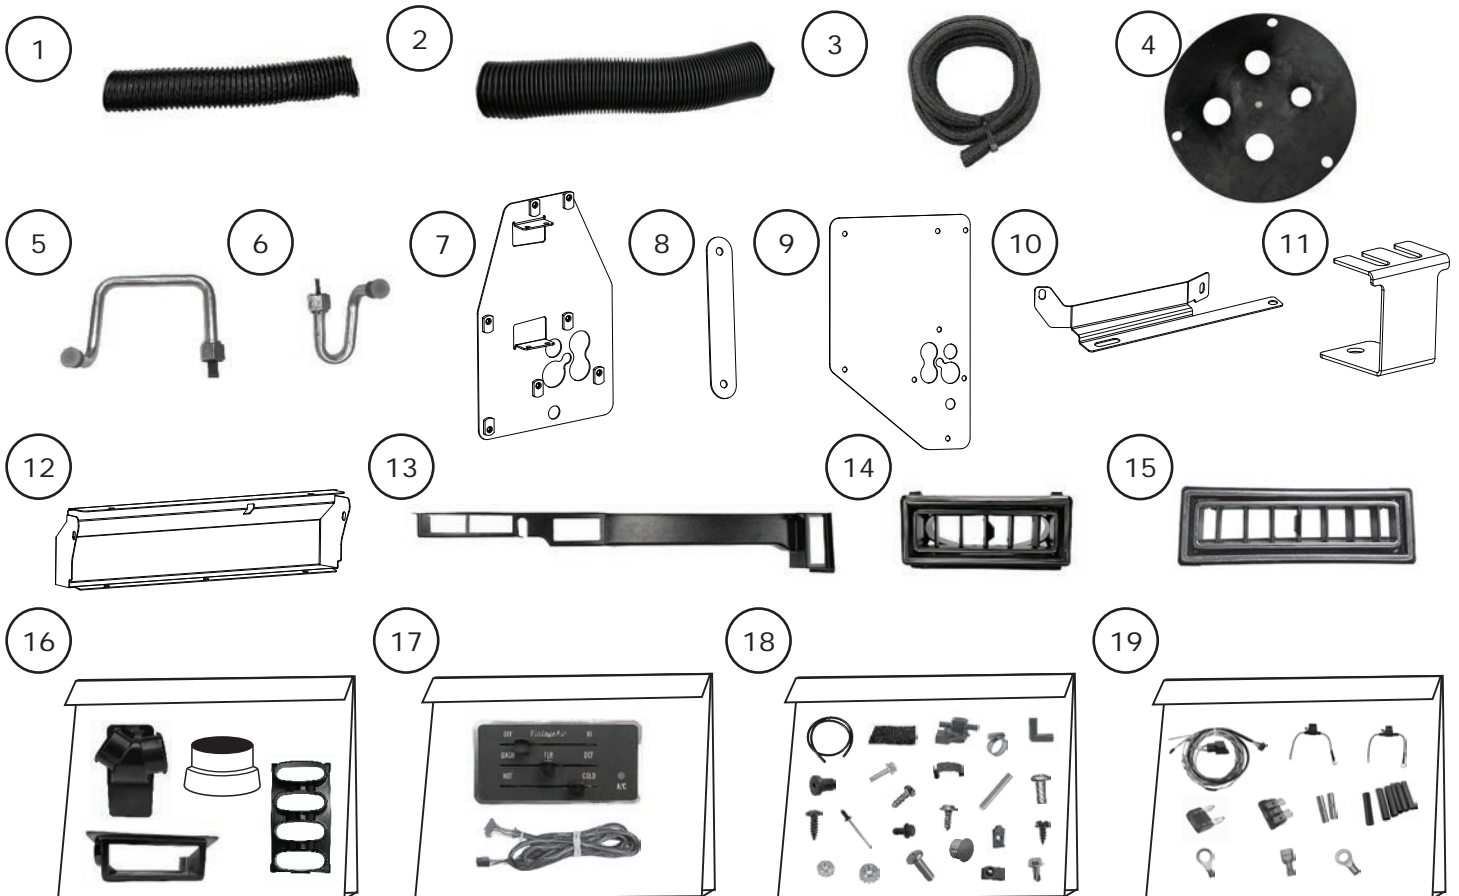

www.vintageair.com

Packing List: 1956 Ford Pickup Gen 5 Accessory Kit (791634)

No.	Qty.	Part No.	Description
1.	4'	06200-VUE	Duct Hose, 2"
2.	12'	06250-VUE	Duct Hose, 2 1/2"
3.	48"	238016	Split Sleeve, 1/2", Flame-Retardant
4.	1	338628	Rubber Boot
5.	1	081075	Hardline, Upper Heater
6.	1	081076	Hardline, Lower Heater
7.	1	640049	Evaporator Firewall Assembly
8.	1	640042	Firewall Cover, Small
9.	1	640046	Firewall Cover
10.	1	640045	Bracket, Evaporator Dash
11.	1	643101	Under Dash Bezel Support Bracket
12.	1	644206	Glove Box
13.	1	623044	Under Dash Panel
14.	2	49056-VUL	Louver, 3 7/8" x 1 9/16" with 2 1/2" Hose Adapter
15.	2	49057-VUL	Louver, 4 3/4" x 1 1/2" with 2 1/2" Hose Adapter
16.	1	592995	Plastics Kit
17.	1	491275	Control Panel Kit
18.	1	631634	Installation Kit
19.	1	235000	Wiring Kit, Gen 5 Universal

Checked By: _____
Packed By: _____
Date: _____

**NOTE: Images may not depict actual parts and quantities.
Refer to packing list for actual parts and quantities.**