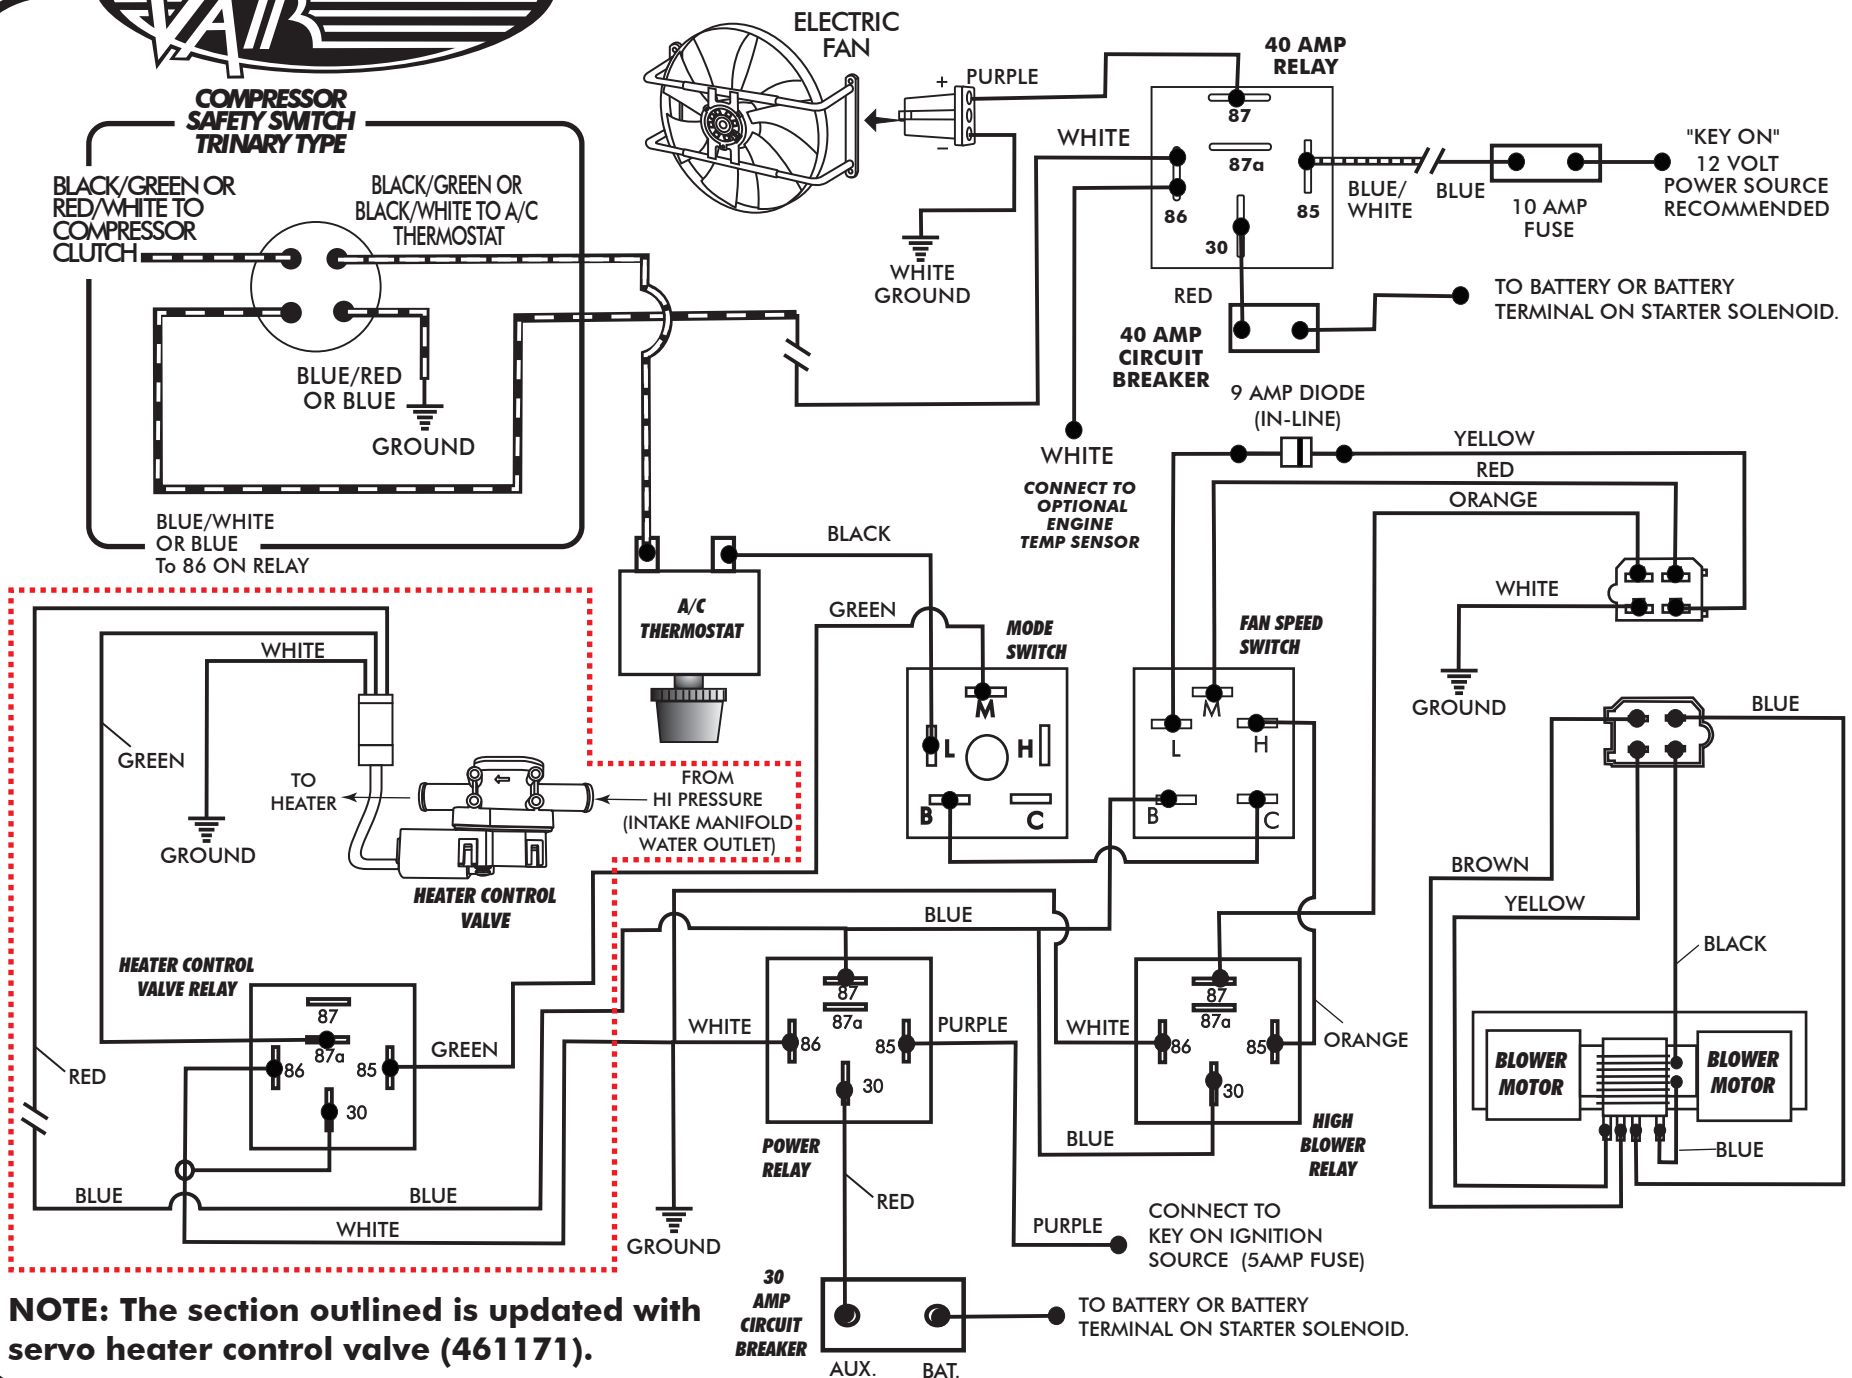

SERVO HEATER CONTROL VALVE (461171) UPDATE COBRA WIRING DIAGRAM H/C/D

NOTE: The section outlined is updated with servo heater control valve (461171).