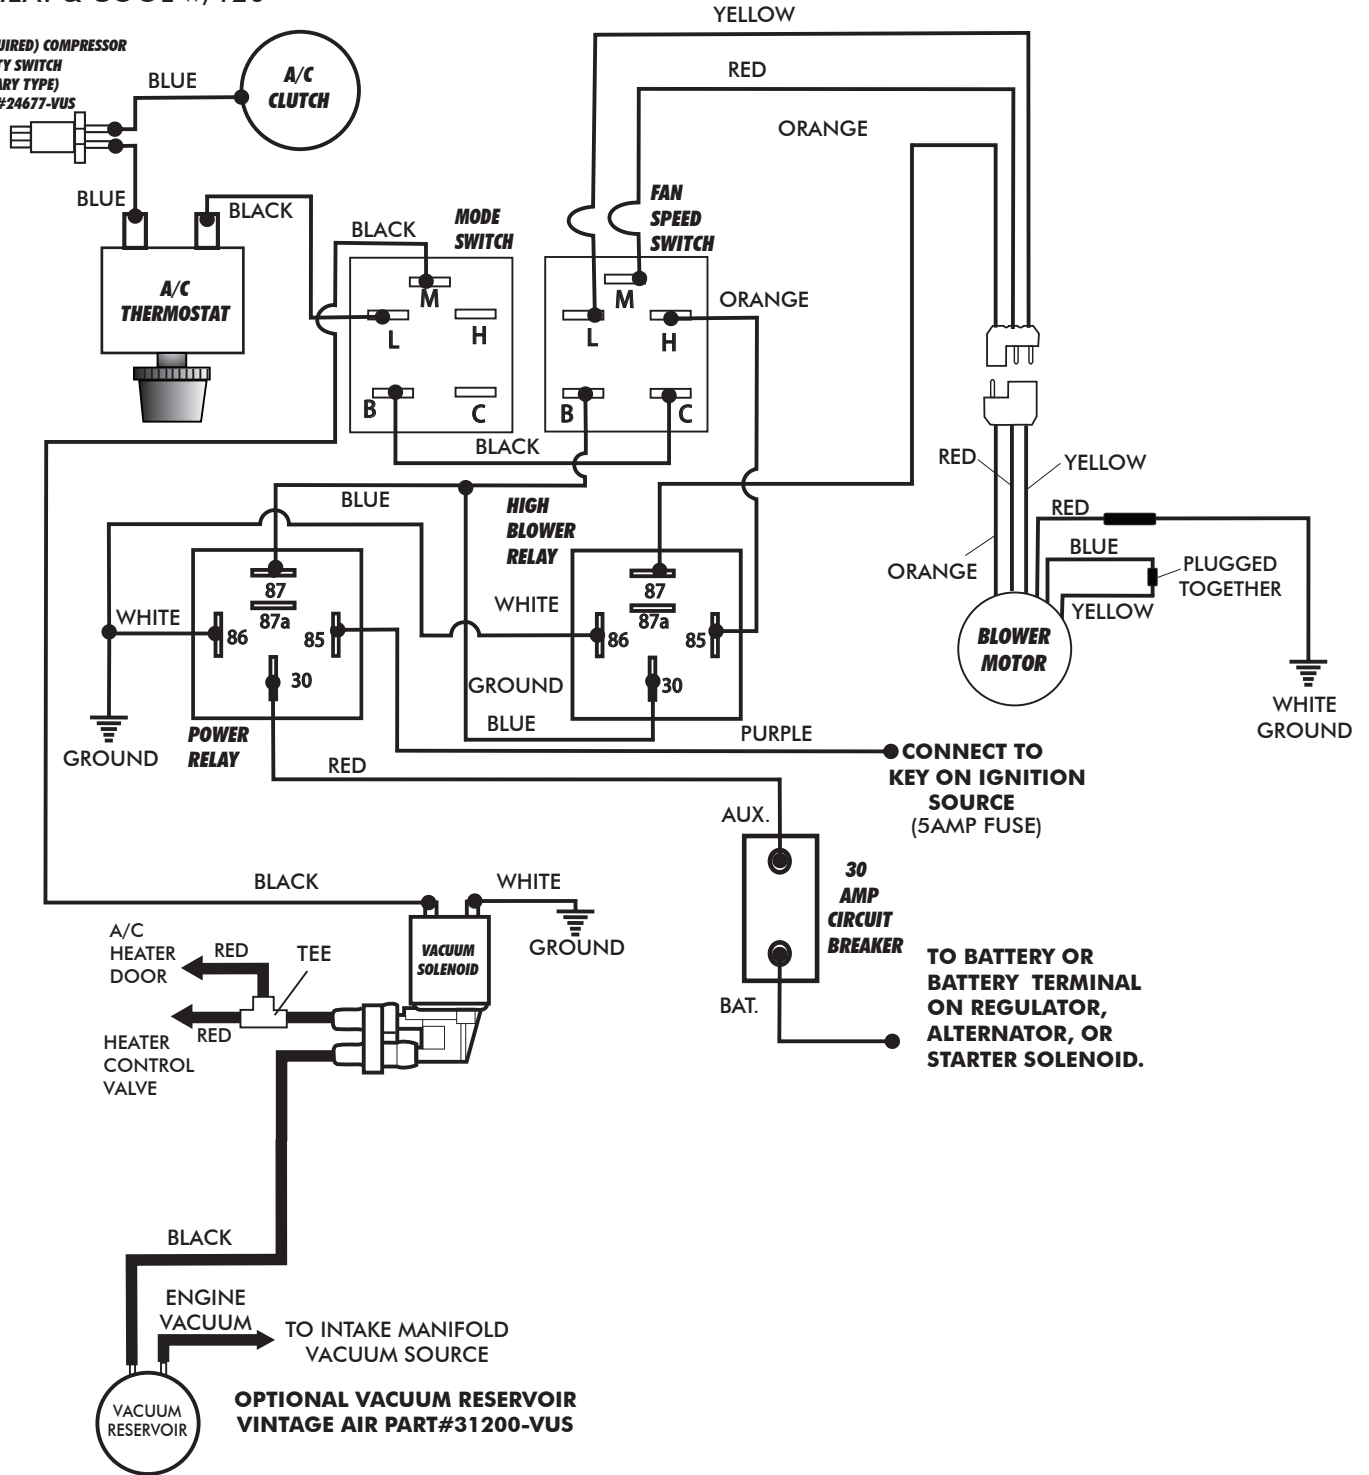

WIRING/VACUUM DIAGRAM
HEAT & COOL w/120

(REQUIRED) COMPRESSOR
SAFETY SWITCH
(BINARY TYPE)
V.A. #24677-VUS

WIRES = ● — ●

VACUUM LINES = RED BLACK