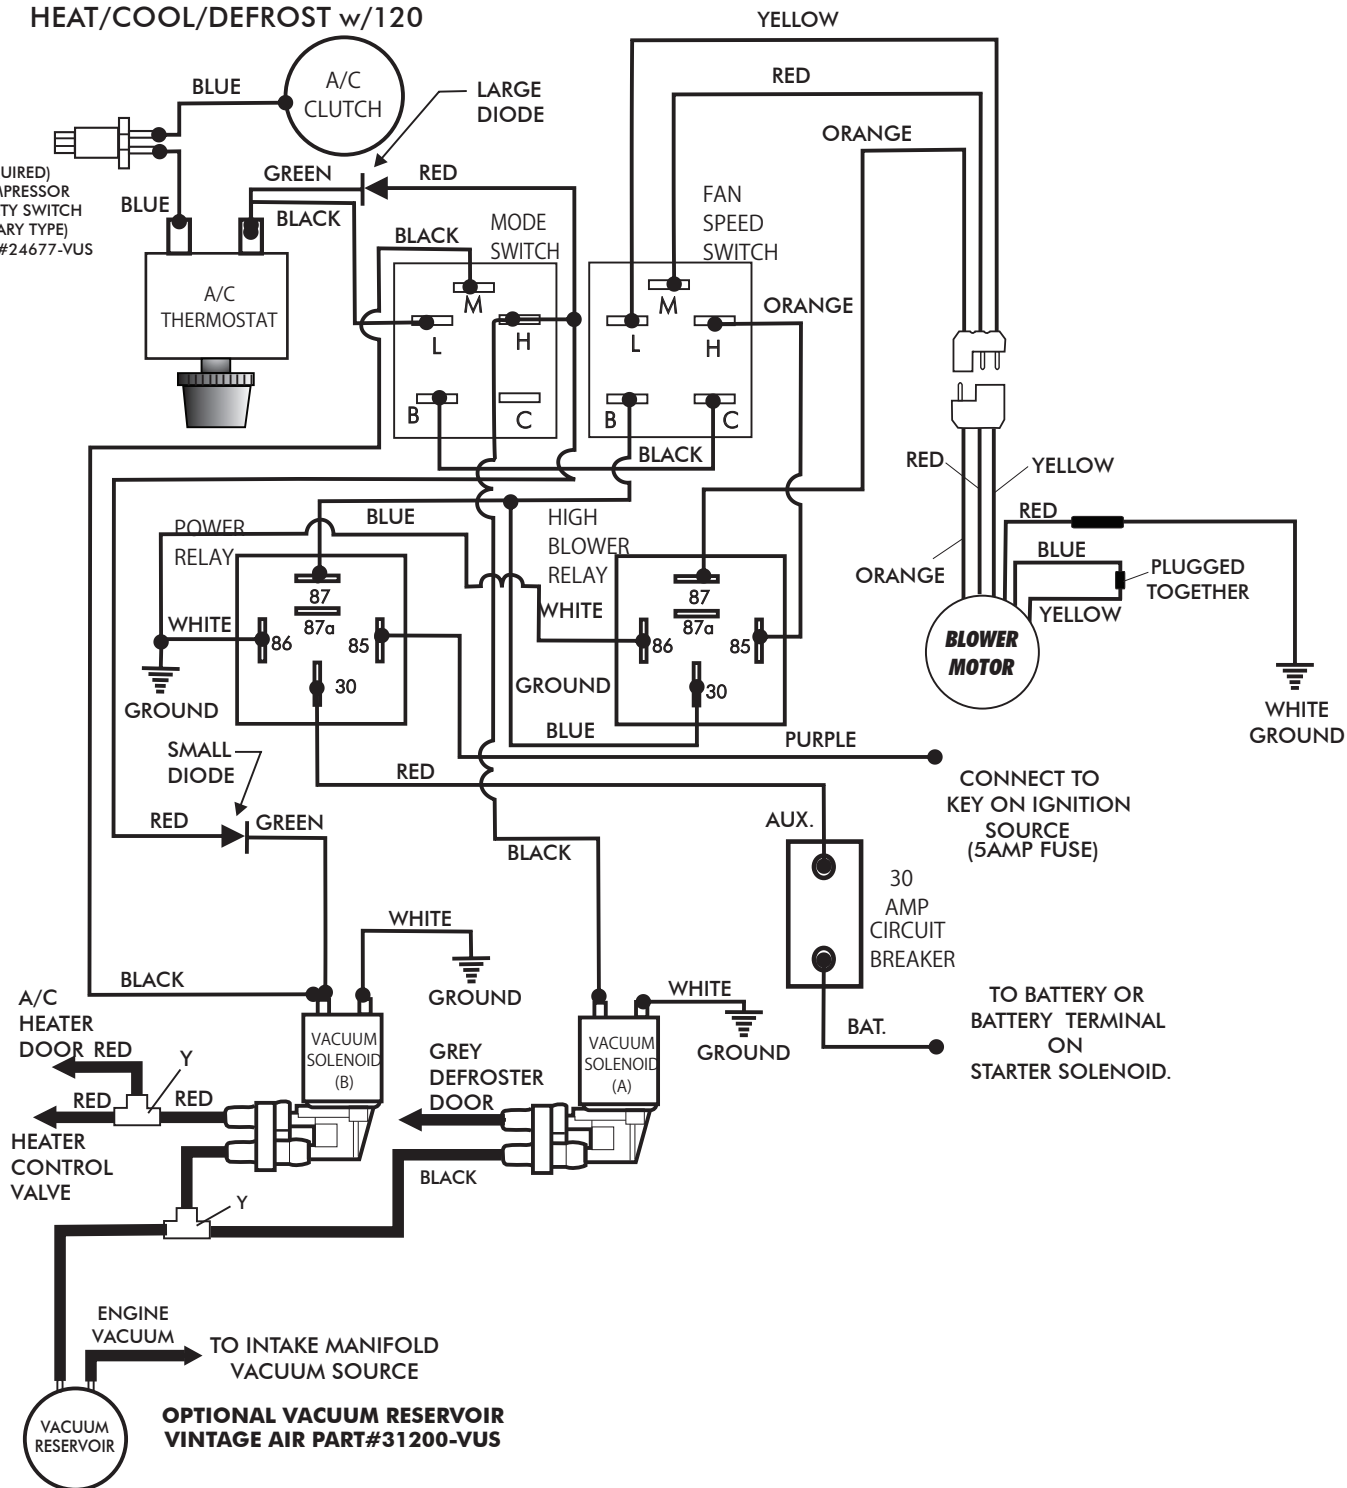

WIRING/VACUUM DIAGRAM HEAT/COOL/DEFROST w/120

(REQUIRED)
COMPRESSOR
SAFETY SWITCH
(BINARY TYPE)
V.A. #24677-VUS

WIRES = ● — ●
VACUUM LINES = RED BLACK GREY